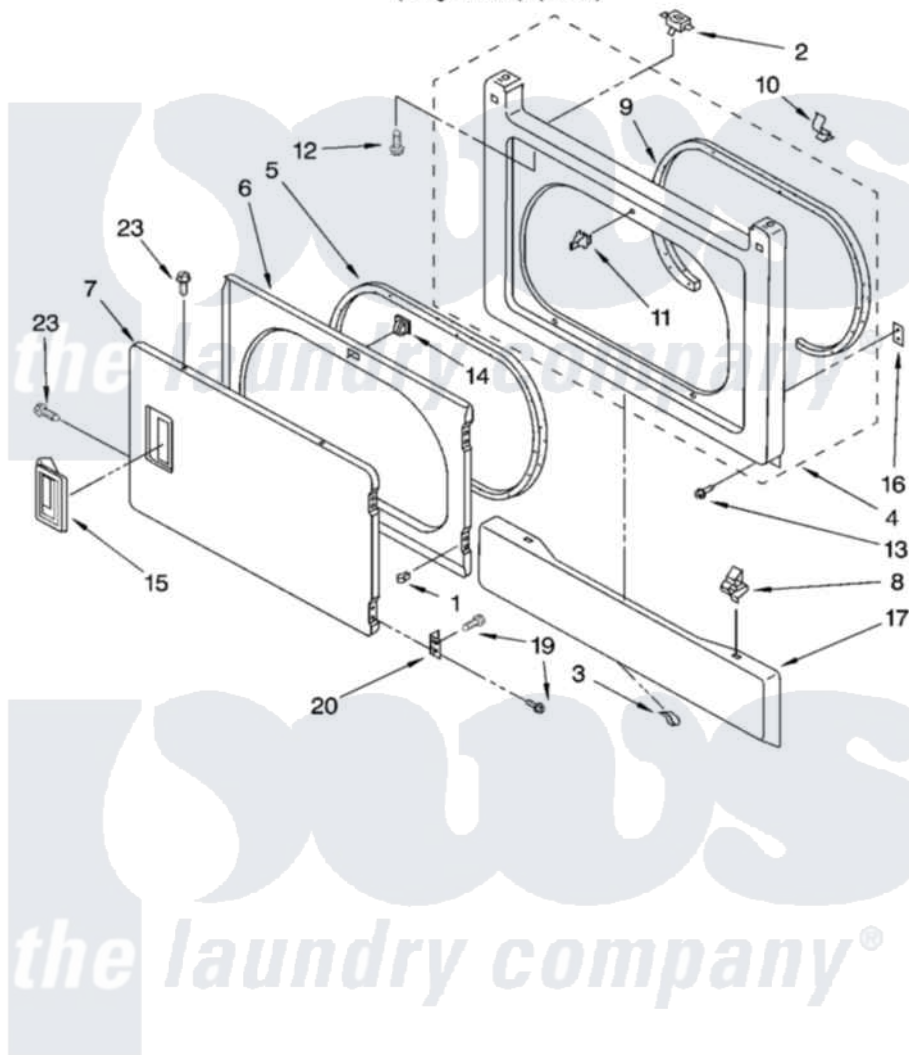

# Whirlpool LTG6234DQ2 02 - DRYER FRONT PANEL AND DOOR PARTS

## DRYER FRONT PANEL AND DOOR PARTS

For Models: LTG6234DQ2, LTG6234DT2  
(Designer White) (Biscuit)

2

8180162

Whirlpool [Residential Whirlpool LTG6234DQ2 Washer/Dryer Parts](#) Parts Diagram 02 - DRYER FRONT PANEL AND DOOR PARTS

[Click on the part number to view part](#)

Item	Original Part Number	Replaced By	Status	Part Description
1	<a href="#">3389249</a>			Nut, Inner Door
2	3391901	<a href="#">3391902</a>		Switch, Door
3	<a href="#">98234</a>			Clip, U-Bend
4	3392547	<a href="#">279718</a>		Panel
"	3977780	<a href="#">279938</a>		Panel
5	<a href="#">3390735</a>			Seal, Door
6	3392563	<a href="#">280083</a>		Door-Rear
7	<a href="#">3387872</a>			Door, Front
"	<a href="#">3387877</a>			Door, Front
8	<a href="#">3388229</a>			Retainer, Toe Panel
9	<a href="#">3387242</a>			Seal, Front Panel
10	3392602	<a href="#">W10134186</a>		Clip, Harness
11	696144	<a href="#">279570</a>		Latch
12	697773	<a href="#">3395530</a>		Screw
13	3393008	<a href="#">308685</a>		Side Trim )
14	3392538	<a href="#">279570</a>		Latch

15	<a href="#">3389522</a>		Handle, Door
"	<a href="#">3389528</a>		Handle, Door
16	<a href="#">3390902</a>		Clip, Door Hinge
17	<a href="#">3388958</a>		Panel, Toe
"	<a href="#">3388963</a>		Panel, Toe
19	342055	<a href="#">488627</a>	Screw
20	<a href="#">3389247</a>		Hinge And Pin Assembly
23	<a href="#">694091</a>		Trim, Side Right Hand