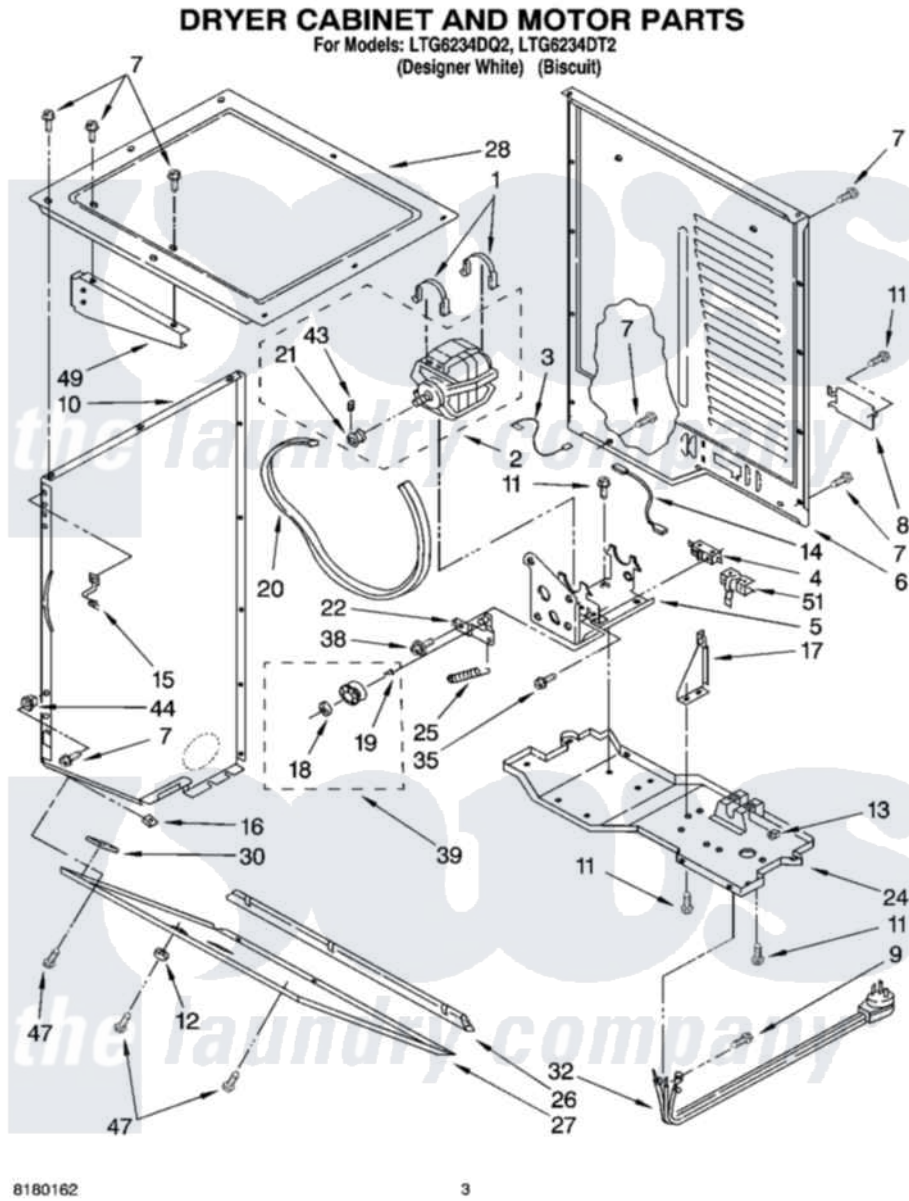

# Whirlpool LTG6234DQ2 03 - DRYER CABINET AND MOTOR PARTS

Whirlpool [Residential Whirlpool LTG6234DQ2 Washer/Dryer Parts](#) Parts Diagram 03 - DRYER CABINET AND MOTOR PARTS

[Click on the part number to view part](#)

Item	Original Part Number	Replaced By	Status	Part Description
1	<a href="#">660658</a>			Clamp, Motor Mounting 343481 685441
2	8538266	<a href="#">279811</a>		Motor-Drve
3	<a href="#">3398948</a>			Wire, Jumper
4	3394881	<a href="#">279782</a>		Switch-Lid
5	3388895	<a href="#">3388858</a>		Bracket, Motor
6	3389847	<a href="#">280039</a>		Panel
7	343641	<a href="#">681414</a>		Screw, 10AB X 1/2
8	3387673	<a href="#">279814</a>		Cover
9	8533974	<a href="#">4331106</a>		Screw, No.10-32 X 7/16
10	<a href="#">3389264</a>			Panel, Side
"	<a href="#">3389269</a>			Panel, Side )
"	<a href="#">3389256</a>			Panel, Side
"	<a href="#">3389261</a>			Panel, Side
11	<a href="#">3390631</a>			Screw, 10-16 X 3/8
12	<a href="#">3389431</a>			Bumper, Lid Stop