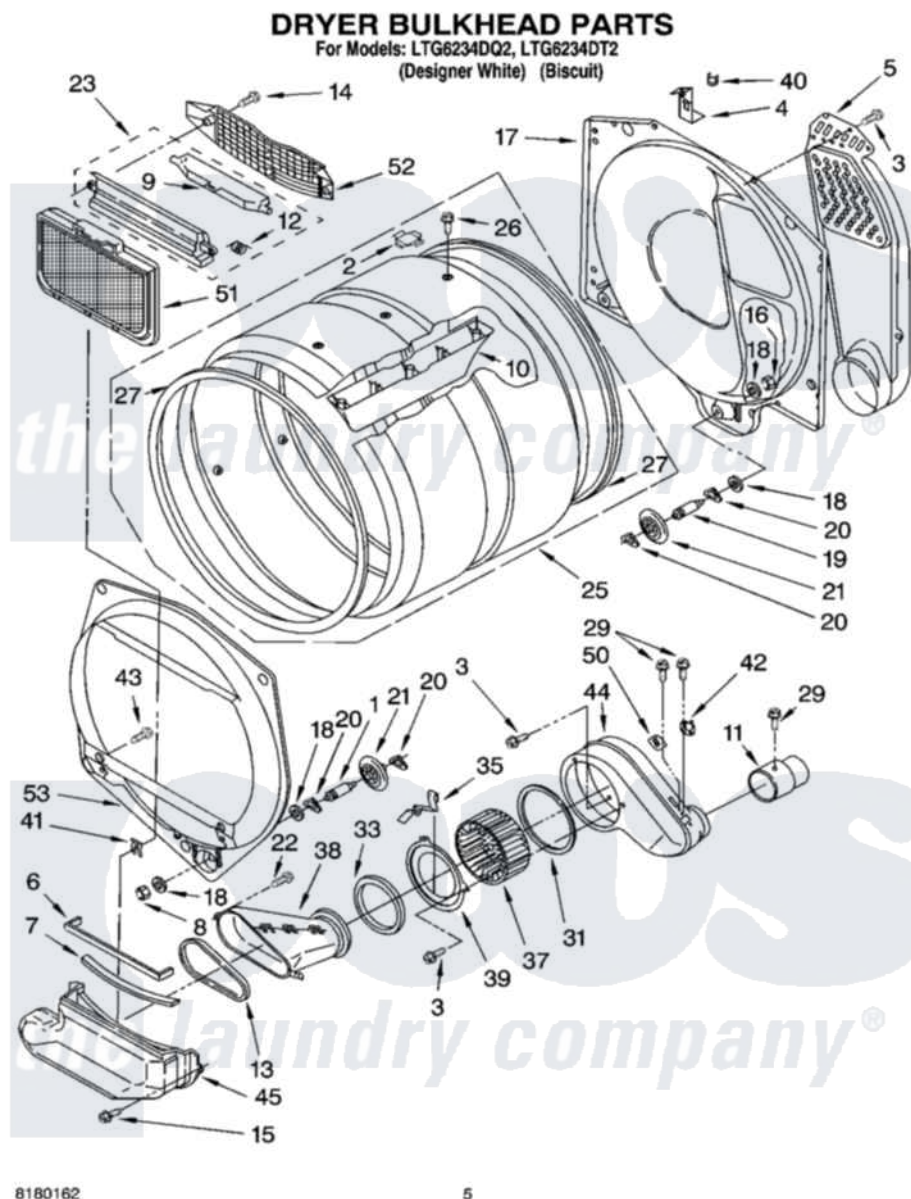

Whirlpool LTG6234DQ2 04 - DRYER BULKHEAD PARTS

Whirlpool [Residential Whirlpool LTG6234DQ2 Washer/Dryer Parts](#) Parts Diagram 04 - DRYER BULKHEAD PARTS
Click on the part number to view part

Item	Original Part Number	Replaced By	Status	Part Description
1	3399508	W10359271		Shaft, Drum Roller Threads
2	8066086			Plug, Drum Hole
3	343641	681414		Screw, 10AB X 1/2
4	3392226			Clip, Thermostat
5	3392157			Air Duct Assembly
6	697813			Seal, Outlet Housing
7	3391906			Seal, Lint Duct
8	3359452			Nut, Lock
9	3394984	8563758		Door, Lint Screen
10	3389449	279982		Baffle-Drm
11	3390461	279823		Side Exhaust Extension Kit
12	3394986			Spring, Lint Screen Door
13	3391685	697770		Seal, Cover Plate Blower Housing
14	3357011	308685		Side Trim)
15	3390647	488729		Screw
16	3387709			Nut, 3/8-16

17	3387809		Bulkhead, Rear
18	3387459	W10080960	Washer, Support
19	3399509	W10359272	Shaft, Roller Drum Threads
20	690997		Washer, Thrust
21	8536973	W10314173	Support
22	3387230		Screw, 10-16 X 13/16
23	3394985	8563755	Housing, Outlet Assembly
25	3389448		Assembly, Drum
26	97787	W10109200	Screw, Baffle Mounting
27	697694	280114	Seal
29	3390646	W10139210	Screw, 8-18 X 5/16
31	697770		Seal, Cover Plate Blower Housing
33	3391293	8566209	Seal, Transition Duct
35	3390935		Clip, Duct Locator
37	697772		Wheel, Blower
38	3389445	279704	Duct-Trans
39	697366	279780	Cover
40	3388697	279048	Thermistor-Fix
41	694415		Clip, Strain Relief
42	3387134		Thermostat, Internal-Bias
43	695240	488729	Screw
44	8544363		Housing, Blower
45	3388909	279700	Duct-Lint
50	3403607		Thermal Limiter
51	3389644		Screen, Lint
52	8299979		Grill, Outlet Screen Door
53	697557		Bulkhead, Front