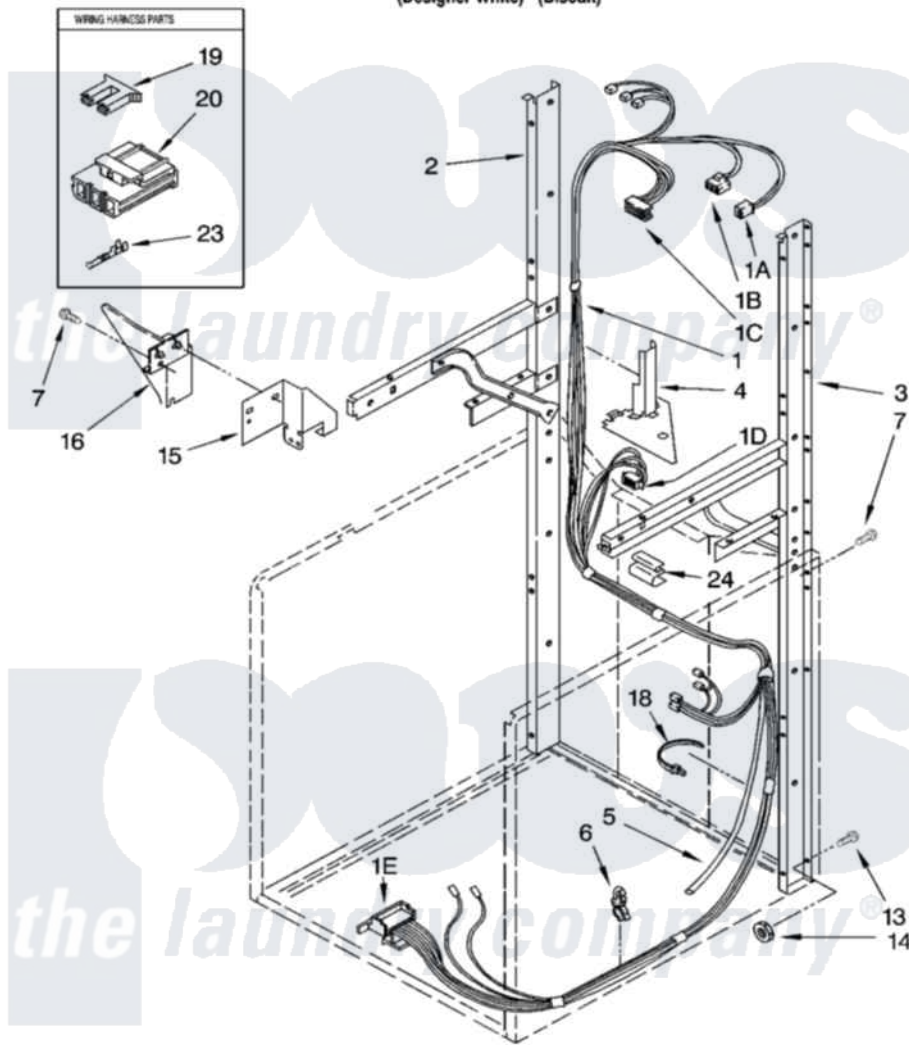

Whirlpool LTG6234DQ2 05 - DRYER SUPPORT AND WASHER HARNESS PARTS

DRYER SUPPORT AND WASHER HARNESS PARTS

For Models: LTG6234DQ2, LTG6234DT2
(Designer White) (Biscuit)

8180162

7

Whirlpool [Residential Whirlpool LTG6234DQ2 Washer/Dryer Parts](#) Parts Diagram 05 - DRYER SUPPORT AND WASHER HARNESS PARTS

[Click on the part number to view part](#)

Item	Original Part Number	Replaced By	Status	Part Description
1	8299848			Harness - Washer 1a 3350130 Plug, 3 Way 1B 3347243 Connector, 5 Way 1C 352089 Block, Disconnect - Timer 1D 3350211 Receptacle
2	3388851			Channel Assembly
"	BLANK		Not Available	(Left Hand Side)
3	3388850			Channel Assembly
"	BLANK		Not Available	(Right Hand Side)
4	3390609			Shield, Harness
5	8545438			Hose, Pressure Switch
6	8281256			Clip, Harness
7	343641	681414		Screw, 10AB X 1/2
13	3400300	Y015627		Screw- Hex
14	3393930	4342911		Nut
15	3392232			Shield, Front

16	3390336	Shield, Thermostat
18	3391249	Cable Tie, Push Mount
19	3354925	Block, Connector
20	3360056	Connector
23	94614	Terminal
24	63523	Harness, Protector