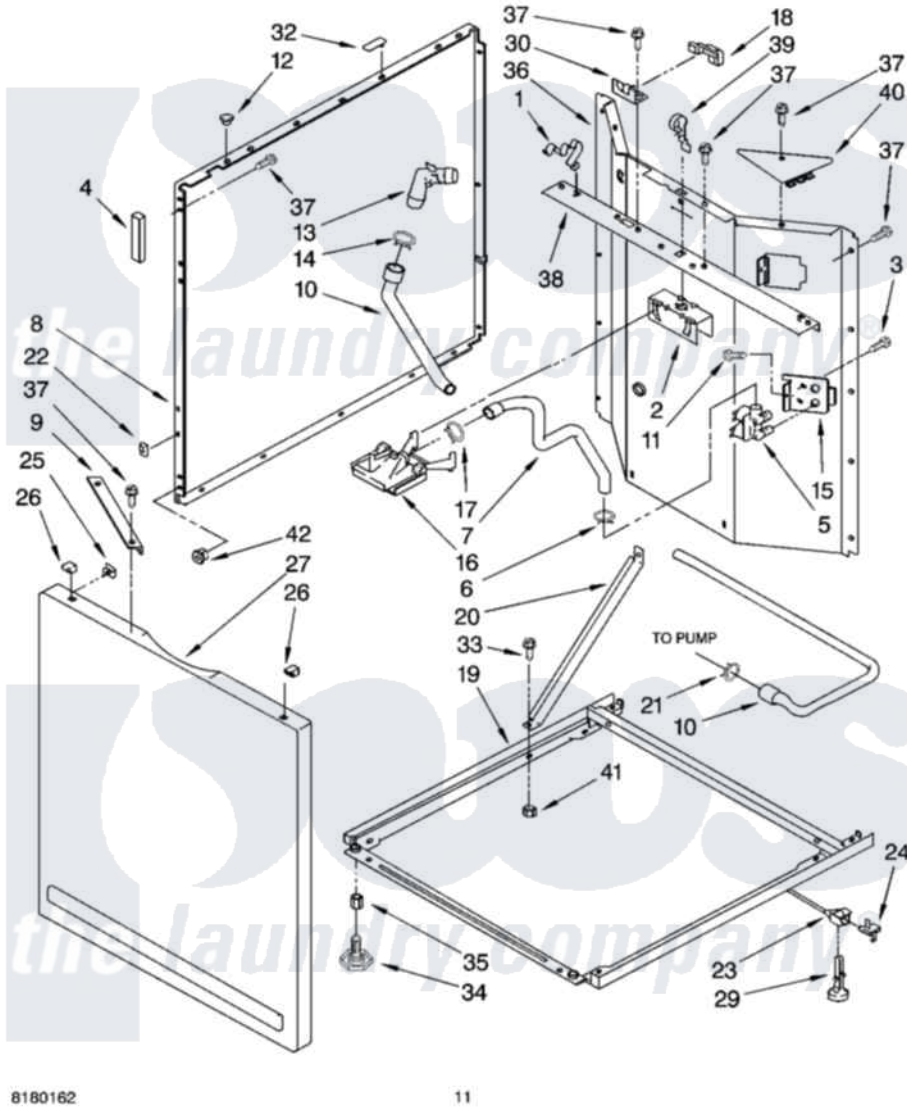

# Whirlpool LTG6234DQ2 07 - WASHER CABINET PARTS

## WASHER CABINET PARTS

For Models: LTG6234DQ2, LTG6234DT2  
(Designer White) (Biscuit)

8180162

11

Whirlpool Residential Whirlpool LTG6234DQ2 Washer/Dryer Parts Parts Diagram 07 - WASHER CABINET PARTS  
Click on the part number to view part

Item	Original Part Number	Replaced By	Status	Part Description
1	<a href="#">3349770</a>			Clip, Spring Top
2	<a href="#">3349768</a>			Bracket, Vacuum
3	62863	<a href="#">3390631</a>		Screw, 10-16 X 3/8
4	<a href="#">3350013</a>			Foam
5	8546060	<a href="#">3952162</a>		Valve
6	370451	<a href="#">596669</a>		Clamp, Manifold
7	<a href="#">3352236</a>			Hose, Water Inlet
8	<a href="#">3349455</a>			Panel, Side
"	<a href="#">3349460</a>			Panel, Side
9	<a href="#">3350745</a>			Brace, Front Panel
10	<a href="#">3353841</a>			Hose, Drain
11	<a href="#">9740848</a>			Screw, Mixing Valve Mounting
12	<a href="#">660975</a>			Plug, Top To Cabinet
13	<a href="#">8557915</a>			Connector, Hose
14	<a href="#">356138</a>			Clamp, Hose
15	<a href="#">3349673</a>			Bracket, Valve