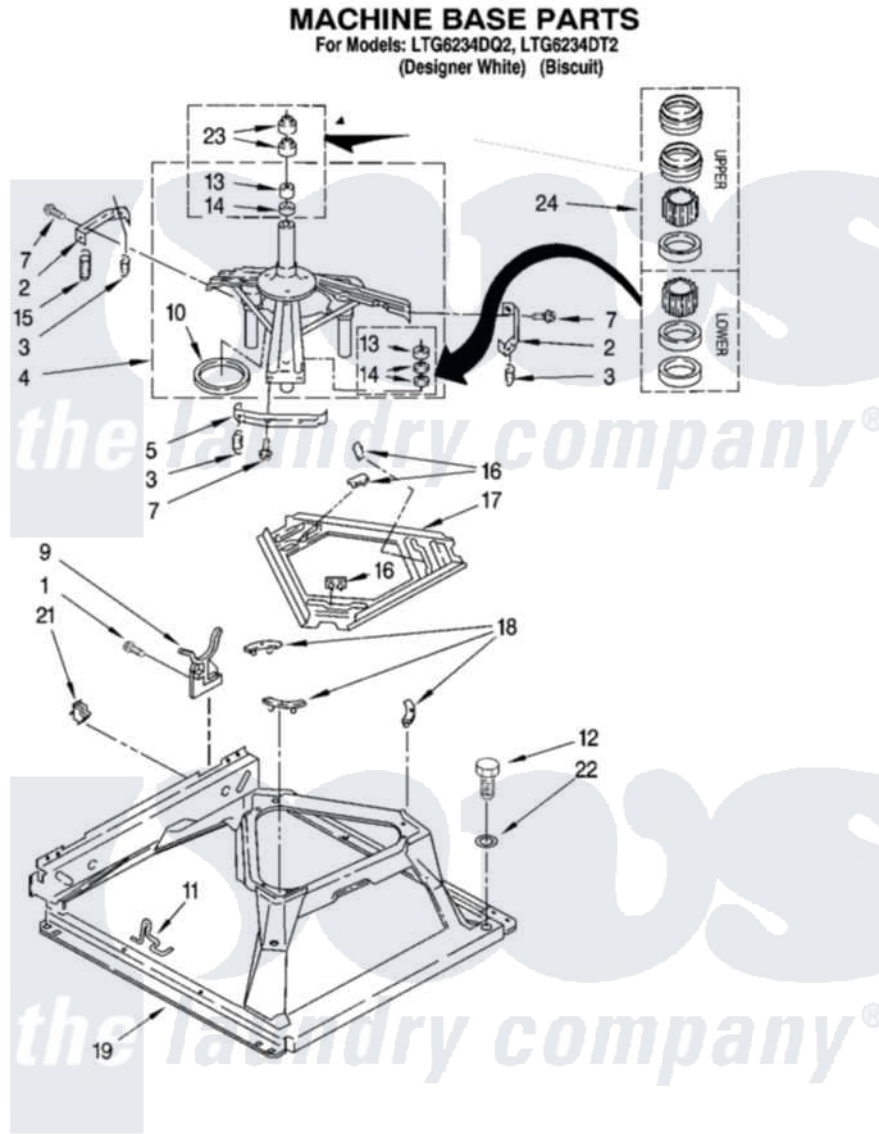

# Whirlpool LTG6234DQ2 09 - MACHINE BASE PARTS

14

8180162

Whirlpool [Residential Whirlpool LTG6234DQ2 Washer/Dryer Parts](#) Parts Diagram 09 - MACHINE BASE PARTS  
Click on the part number to view part

Item	Original Part Number	Replaced By	Status	Part Description
1	343641	<a href="#">681414</a>		Screw, 10AB X 1/2
2	<a href="#">64067</a>			Bracket, Spring Outer
3	<a href="#">63907</a>			Spring, Suspension
4	3362087	<a href="#">280184</a>		Support
5	<a href="#">64065</a>			Bracket, Spring Outer
7	<a href="#">3400076</a>			Screw, Bracket Mounting
9	<a href="#">3350506</a>			Retainer, Hose
10	<a href="#">63134</a>			Ring, Sound Deadening
11	63806	<a href="#">W10145155</a>		Retainer, Suspension Spring
12	<a href="#">3400501</a>			Screw, 5/16-18 X 1 3/32
13	3347047	<a href="#">8546455</a>		Bearing, Centerpost
14	357409	<a href="#">359449</a>		Seal, Agitator Shaft
15	388492	<a href="#">W10250667</a>		Spring, Counterweight
16	62568	<a href="#">285219</a>		Pad
17	<a href="#">3946509</a>			Plate, Suspension
18	3363660	<a href="#">285744</a>		Pad

19	<a href="#">3349343</a>		Base Assembly
21	<a href="#">3349749</a>		Restrainer, Base
22	<a href="#">3349340</a>		Washer
23	356934	<a href="#">8577376</a>	Seal, Centerpost
24	<a href="#">285203</a>		Centerpost Bearing Kit