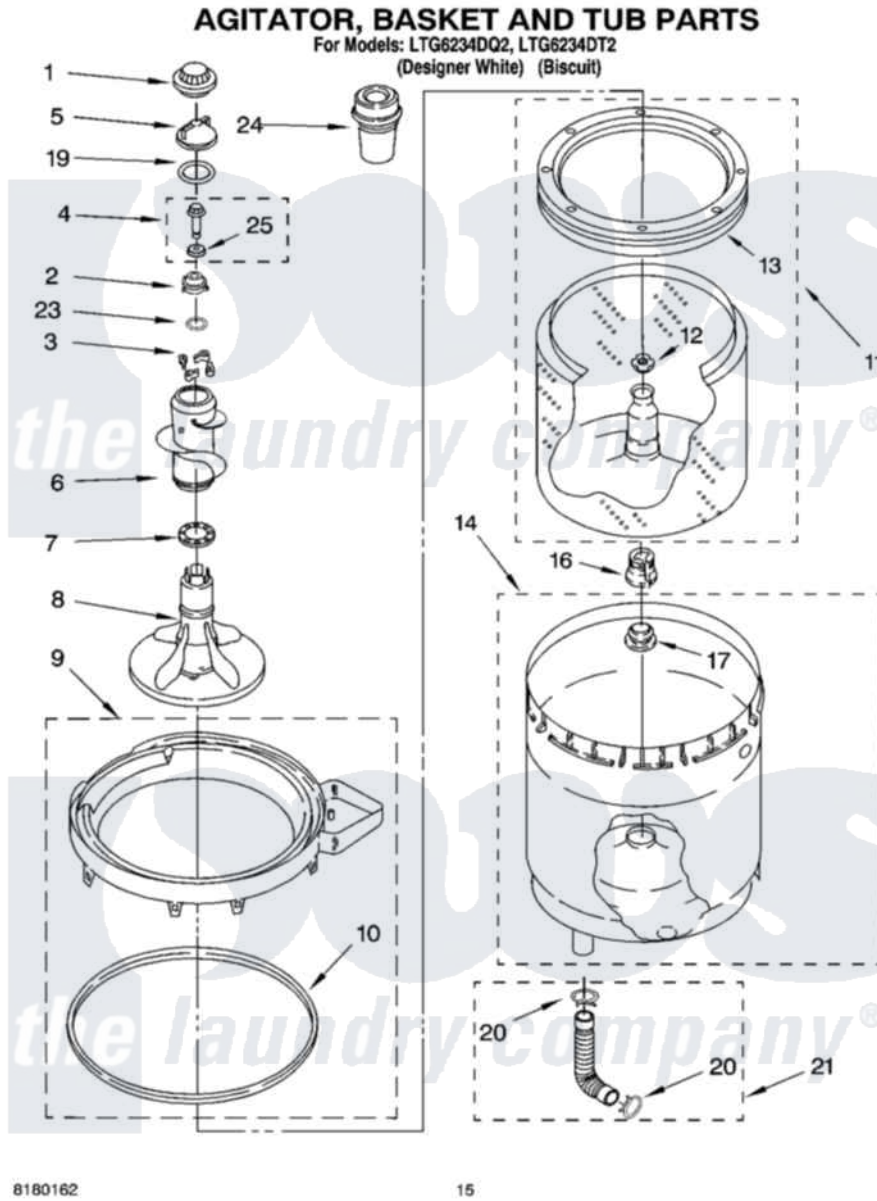

# Whirlpool LTG6234DQ2 10 - AGITATOR, BASKET AND TUB PARTS

Whirlpool Residential Whirlpool LTG6234DQ2 Washer/Dryer Parts Parts Diagram 10 - AGITATOR, BASKET AND TUB PARTS

Click on the part number to view part

Item	Original Part Number	Replaced By	Status	Part Description
1	<a href="#">3355758</a>			Cap, Agitator
2	3947410	<a href="#">285751</a>		Dog-Agitator
3	3366877	<a href="#">80040</a>		Dog-Agitator
4	<a href="#">358237</a>			Screw And Washer
5	387094	<a href="#">285550</a>		Cap
6	<a href="#">3349610</a>			Mover, Agitator Clutch
7	3351014	<a href="#">285620</a>		Washer
8	<a href="#">3349578</a>			Agitator
9	8528150	<a href="#">W10445870</a>		Ring-Tub
10	<a href="#">3976308</a>			Gasket, Tub Ring
11	3979385	<a href="#">3352234</a>		Basket And Balance Ring Assembly
12	<a href="#">21366</a>			Nut, Spanner
13	8519788	<a href="#">387240</a>		Ring, Balance
14	<a href="#">3349292</a>			Tub
16	<a href="#">389140</a>			Tub Block, Basket Drive

17	<a href="#">383727</a>		Gasket, Centerpodt
19	3348855	<a href="#">W10072840</a>	Fabric Softener
20	3363366	<a href="#">616099</a>	Clamp
21	3951449	<a href="#">285871</a>	Hose
23	<a href="#">64002</a>		Seal, Agitator
24	<a href="#">3350834</a>		Dispenser,
25	<a href="#">3949550</a>		Washer