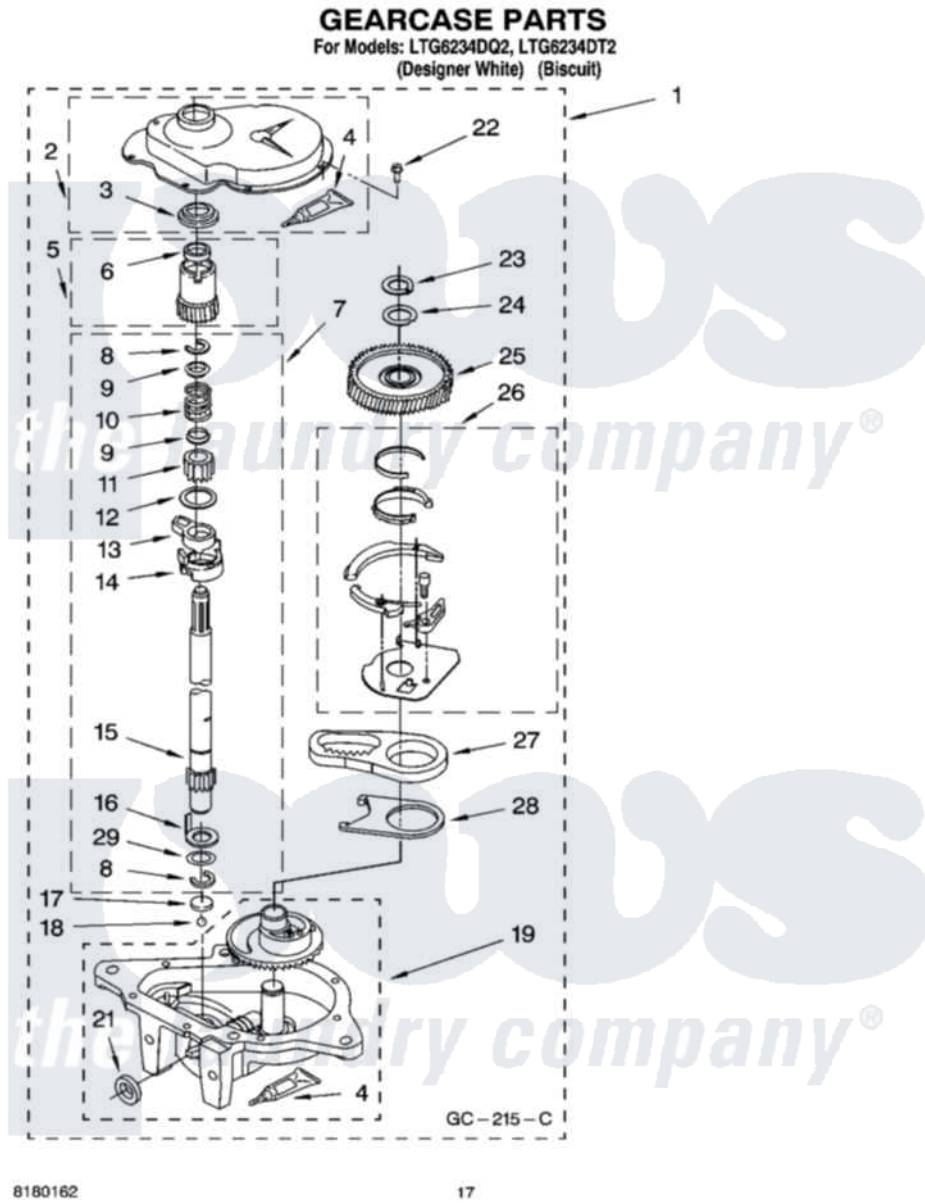

# Whirlpool LTG6234DQ2 11 - GEARCASE PARTS

8180162

17

Whirlpool Residential Whirlpool LTG6234DQ2 Washer/Dryer Parts Parts Diagram 11 - GEARCASE PARTS  
Click on the part number to view part

Item	Original Part Number	Replaced By	Status	Part Description
1	3360630	<a href="#">3360629</a>		Gearcase
2	<a href="#">285202</a>			Cover, Gearcase
3	<a href="#">3349985</a>			Seal, Gearcase Cover
4	<a href="#">285195</a>			Sealer Sealer, Gasket
5	63320	<a href="#">285362</a>		Gear and Pinion
6	<a href="#">356427</a>			Seal, Spin Pinion
7	<a href="#">389387</a>			Shaft, Agitator
8	90369		Not Available	Ring, Retaining (2)
9	<a href="#">62677</a>			Retainer, Spring
10	<a href="#">62676</a>			Spring, Agitator
11	63273	<a href="#">285509</a>		Shaft, Agitator
12	<a href="#">62619</a>			Washer, Agitator Gear
13	62580	<a href="#">285206</a>		Cam-Agitator
14	62581	<a href="#">285206</a>		Cam-Agitator
15	<a href="#">285509</a>			Shaft, Agitator
16	<a href="#">62618</a>			Washer, Cam Thrust

17	16018	<a href="#">285205</a>	Bearing
18	85529	<a href="#">285205</a>	Bearing
19	389230	<a href="#">285515</a>	Gearcase
21	<a href="#">285352</a>		Seal Kit, Thrust Plug
22	<a href="#">3351614</a>		Screw, Gearcase Cover Mounting
23	3362552	<a href="#">285765</a>	Ring-Retr
24	285735	<a href="#">285766</a>	Washer Kit, Thrust
25	62570	<a href="#">285362</a>	Gear and Pinon
26	388253	<a href="#">999516</a>	Shelf-Glas
27	3349296	<a href="#">8546456</a>	Rack, Connecting
28	<a href="#">62621</a>		Actuator, Shift
29	<a href="#">388815</a>		Washer, Intermediate 1 3976263 Miscellaneous Parts Bag 2 3976300 Washer, Inlet Hose 3 3366913 Clamp, Hose