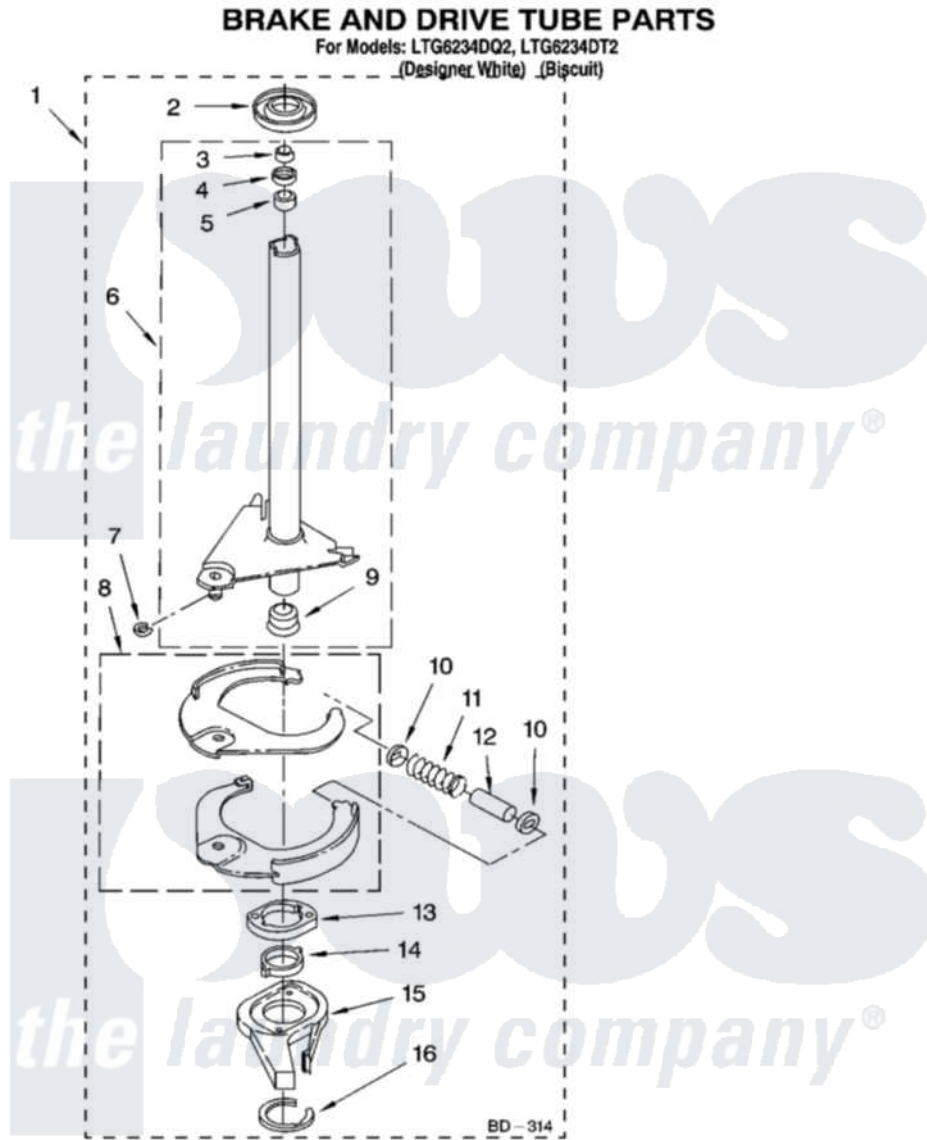

Whirlpool LTG6234DQ2 12 - BRAKE AND DRIVE TUBE PARTS

18

8180162

Whirlpool [Residential Whirlpool LTG6234DQ2 Washer/Dryer Parts](#) Diagram 12 - BRAKE AND DRIVE TUBE PARTS

[Click on the part number to view part](#)

Item	Original Part Number	Replaced By	Status	Part Description
1	388951	285792		Basketdrive
2	62658			Ring, Thrust
3	91939			Seal, Shaft
4	356427			Seal, Spin Pinion
5	356937			Spacer, Drive Tube
6	64027	64208		Tube-Spin
7	64035	W10083190		Ring, Retaining
8	64232	285438		Shoe-Brake
9	62703	8546462		"T" Bearing, Spin Tube
10	62648	285658		Sleeve
11	62647		Not Available	Spring, Brake
12	62909	285658		Sleeve
13	63023	8546461		Cam, Brake Release
14	63022			Sleeve, Cam
15	64194	285790		Lining
16	90368	W10083200		Ring, Retaining