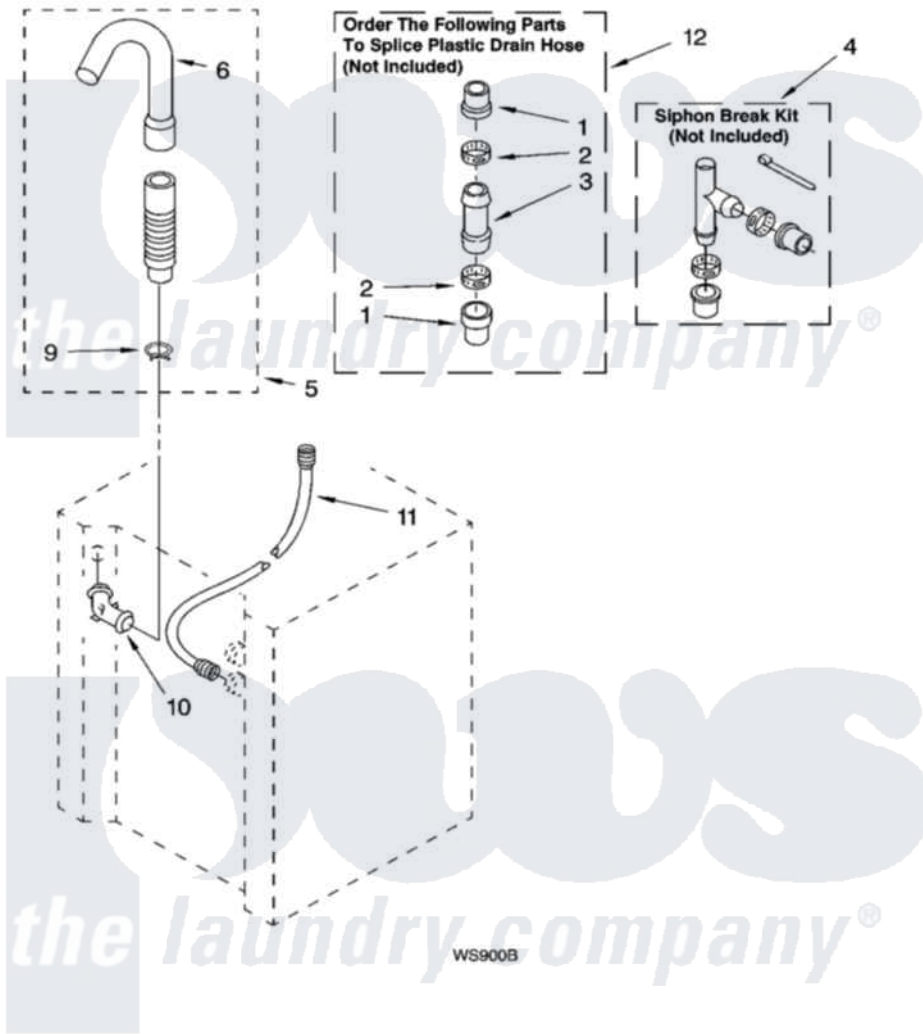

WASHER WATER SYSTEM PARTS

For Models: LTG6234DQ2, LTG6234DT2
(Designer White) (Biscuit)

8180162

19

Whirlpool [Residential Whirlpool LTG6234DQ2 Washer/Dryer Parts](#) Parts Diagram 13 - WASHER WATER SYSTEM PARTS

[Click on the part number to view part](#)

Item	Original Part Number	Replaced By	Status	Part Description
1	285321			Water System Parts
2	65349	285655		Clamp, Hose
3	16272			Connector, Straight
4	285320			Water System Parts
5	661575	285664		Hose
"	661577	285666		Hose
6	3357027			Nozzle, Hose Drain
9	3357331			Clamp, Drain
10	356739	8557915		Connector, Hose
11	3354858	89503		Hose-Inlet
12	285442			Water System Parts