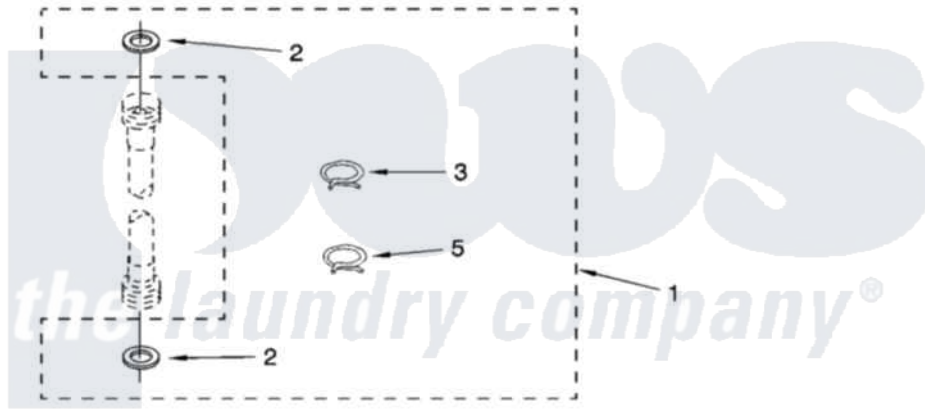

Whirlpool LTG6234DQ2 14 - MISCELLANEOUS PARTS AND OPTIONAL PARTS NOT INCLUDED

MISCELLANEOUS PARTS

For Models: LTG6234DQ2, LTG6234DT2
(Designer White) (Biscuit)

Whirlpool [Residential Whirlpool LTG6234DQ2 Washer/Dryer Parts](#) Parts Diagram 14 - MISCELLANEOUS PARTS AND OPTIONAL PARTS NOT INCLUDED
Click on the part number to view part

Item	Original Part Number	Replaced By	Status	Part Description
1	3356714	285609		Parts-Misc
2	16123			Washer Inlet-Hose Miscellaneous Parts Must be Ordered Separately.
3	356138			Clamp, Hose
5	3357331			Clamp, Drain
"	72017			Paint, Touch-Up
"	4392899			Paint, Touch-Up
"	350938			Paint, Pressurized Spray B
"	350930			Paint, Pressurized Spray B
"	4392901			Paint, Pressurized Spray
"	799344			Paint, Touch-Up)
"	4392900			Paint, Bulk)
"	350572			Oil
"	285208			Lubricant