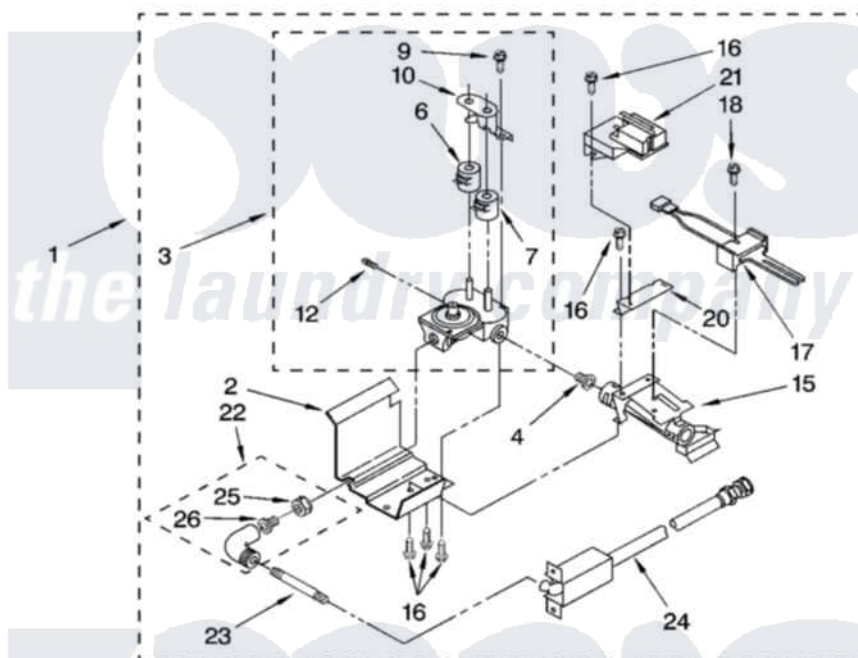

# Whirlpool LTG6234DQ2 15 - 3402855 BURNER ASSEMBLY

## 3402855 BURNER ASSEMBLY

For Models: LTG6234DQ2, LTG6234DT2  
(Designer White) (Biscuit)

8180162

21

Whirlpool Residential Whirlpool LTG6234DQ2 Washer/Dryer Parts Parts Diagram 15 - 3402855 BURNER ASSEMBLY

[Click on the part number to view part](#)

Item	Original Part Number	Replaced By	Status	Part Description
1	3401795	<a href="#">279726</a>		Burner-Gas
2	<a href="#">3391699</a>			Base, Burner
3	3401776	<a href="#">279889</a>		Valve-Assembly
4	3394360		Not Available	ORIFICE, NATURAL GAS
"	15422		Not Available	ORIFICE, BURNER (TYPE 4) (BUTANE)
6	<a href="#">694539</a>			Coil, 60 Hz
7	<a href="#">694540</a>			Coil, 60 Hz
9	<a href="#">694421</a>			Screw, Bracket Mounting
10	<a href="#">694538</a>			Bracket, Shunt
12	239822	<a href="#">W10295523</a>		Plug, Pipe
15	3392268		Not Available	Burner
16	<a href="#">3387057</a>			Screw, 10-16 X 1/2 Orifice, Burner
17	686590	<a href="#">279311</a>		Ignitor
18	<a href="#">3393909</a>			Screw, 8-32 X 7/8
20	<a href="#">697409</a>			Bracket, Sensor

21	<a href="#">338906</a>		Radiant, Sensor
22	<a href="#">3406051</a>		Elbow Union Assembly
23	3391845	<a href="#">W10110398</a>	Pipe, Supply
24	<a href="#">3391118</a>		Supply Line
25	<a href="#">233076</a>		Nut, Compression
26	<a href="#">3393767</a>		Pipe, Tail
"	3392235	<a href="#">3392235A</a>	LP Gas Con