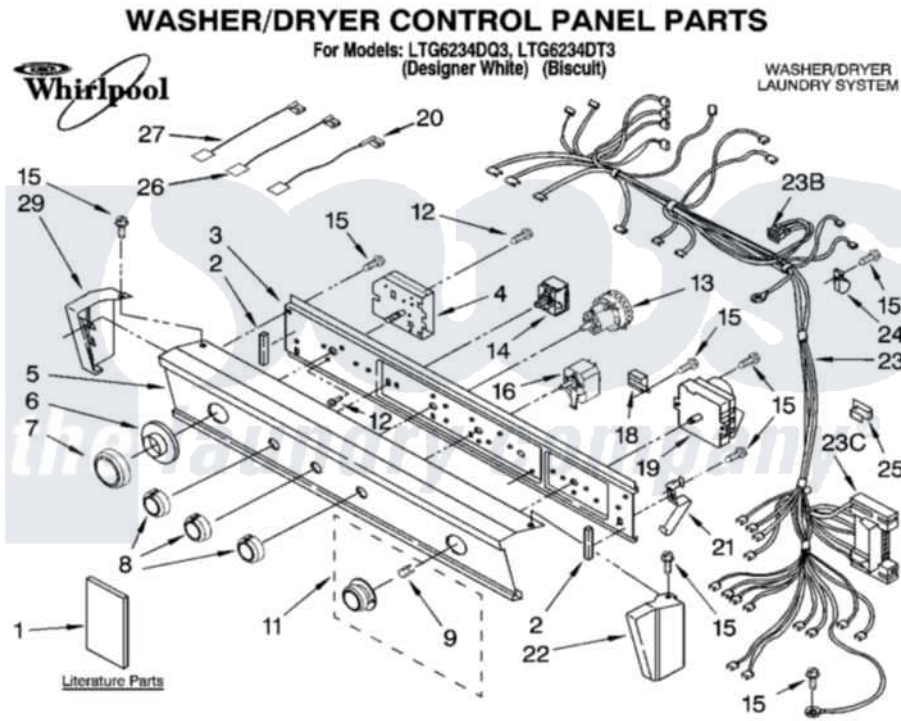

Whirlpool LTG6234DQ3 01 - WASHER/DRYER CONTROL PANEL PARTS

9-05 Litho in U.S.A. (LT)

1

Part No. 8180809

Whirlpool [Residential Whirlpool LTG6234DQ3 Washer/Dryer Parts](#) Parts Diagram 01 - WASHER/DRYER CONTROL PANEL PARTS

[Click on the part number to view part](#)

Item	Original Part Number	Replaced By	Status	Part Description
1	8572777		Not Available	Installation Instructions
"	3406880		Not Available	Installation Instructions (English)
"	8542752		Not Available	Sheet, Cycle Feature
"	8546674		Not Available	Wiring Diagram
"	8576493		Not Available	Energy Guide
2	3390688			Spacer- Foam Pad
3	8528583			Bracket, Control
4	3948357			Timer, Washer
5	3396689			Panel, Control
"	3406828			Panel, Control
6	3957845			Dial,
"	3957846			Dial,
7	3957825			Knob, Timer
"	3957826			Knob, Timer
8	3957796			Knob, Control

"	3957797		Knob, Push-To-Start
9	688805		Clip, Spring Knob
11	3957750		Knob, Timer
"	3957751		Knob, Timer
12	3400064		Screw, Timer Mounting
13	8546175	W10311356	Switch-WL
14	3405157		Switch, Temperature
15	90767		Screw, 8A X 3/8 HeX Washer Head Tapping
16	3404233		Switch, Push-To-Start
18	694419		Mini-Buzzer
19	3976569		Timer, Dryer
20	3393810		Jumper Wire
21	3389453		Bracket, Hinge
22	3389456		End Cap
"	3389462		End Cap
23	3398983		Harness - Dryer
"	2154470		Receptacle,
"	3395683		Receptacle, Multi-Terminal
24	3390604		Clamp, Harness
25	3390422	W10134185	Clip, Harness
26	3401674		Wire, Jumper
27	3401684		Jumper, Wire
29	3389464		End Cap
"	3389470		End Cap