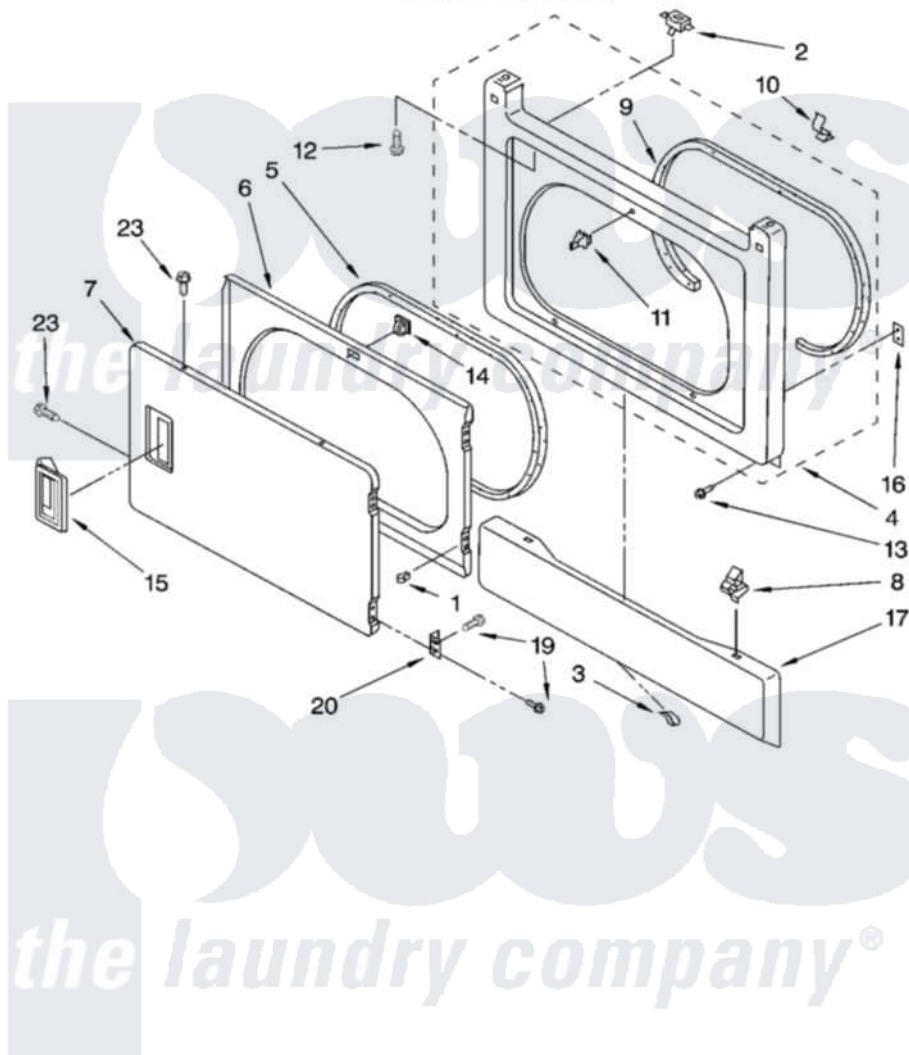

# Whirlpool LTG6234DQ3 02 - DRYER FRONT PANEL AND DOOR PARTS

## DRYER FRONT PANEL AND DOOR PARTS

For Models: LTG6234DQ3, LTG6234DT3  
(Designer White) (Biscuit)

2

8180809

Whirlpool [Residential Whirlpool LTG6234DQ3 Washer/Dryer Parts](#) Parts Diagram 02 - DRYER FRONT PANEL AND DOOR PARTS

[Click on the part number to view part](#)

Item	Original Part Number	Replaced By	Status	Part Description
1	<a href="#">3389249</a>			Nut, Inner Door
2	3391901	<a href="#">3391902</a>		Switch, Door
3	<a href="#">98234</a>			Clip, U-Bend
4	3392547	<a href="#">279718</a>		Panel
"	3977780	<a href="#">279938</a>		Panel
5	<a href="#">3390735</a>			Seal, Door
6	3392563	<a href="#">280083</a>		Door-Rear
7	<a href="#">3387872</a>			Door, Front
"	<a href="#">3387877</a>			Door, Front
8	<a href="#">3388229</a>			Retainer, Toe Panel
9	<a href="#">3387242</a>			Seal, Front Panel
10	3392602	<a href="#">W10134186</a>		Clip, Harness
11	696144	<a href="#">279570</a>		Latch
12	697773	<a href="#">3395530</a>		Screw
13	3393008	<a href="#">308685</a>		Side Trim )
14	3392538	<a href="#">279570</a>		Latch

15	<a href="#">3389522</a>		Handle, Door
"	<a href="#">3389528</a>		Handle, Door
16	<a href="#">3390902</a>		Clip, Door Hinge
17	<a href="#">3388958</a>		Panel, Toe
"	<a href="#">3388963</a>		Panel, Toe
19	342055	<a href="#">488627</a>	Screw
20	<a href="#">3389247</a>		Hinge And Pin Assembly
23	<a href="#">694091</a>		Trim, Side Right Hand