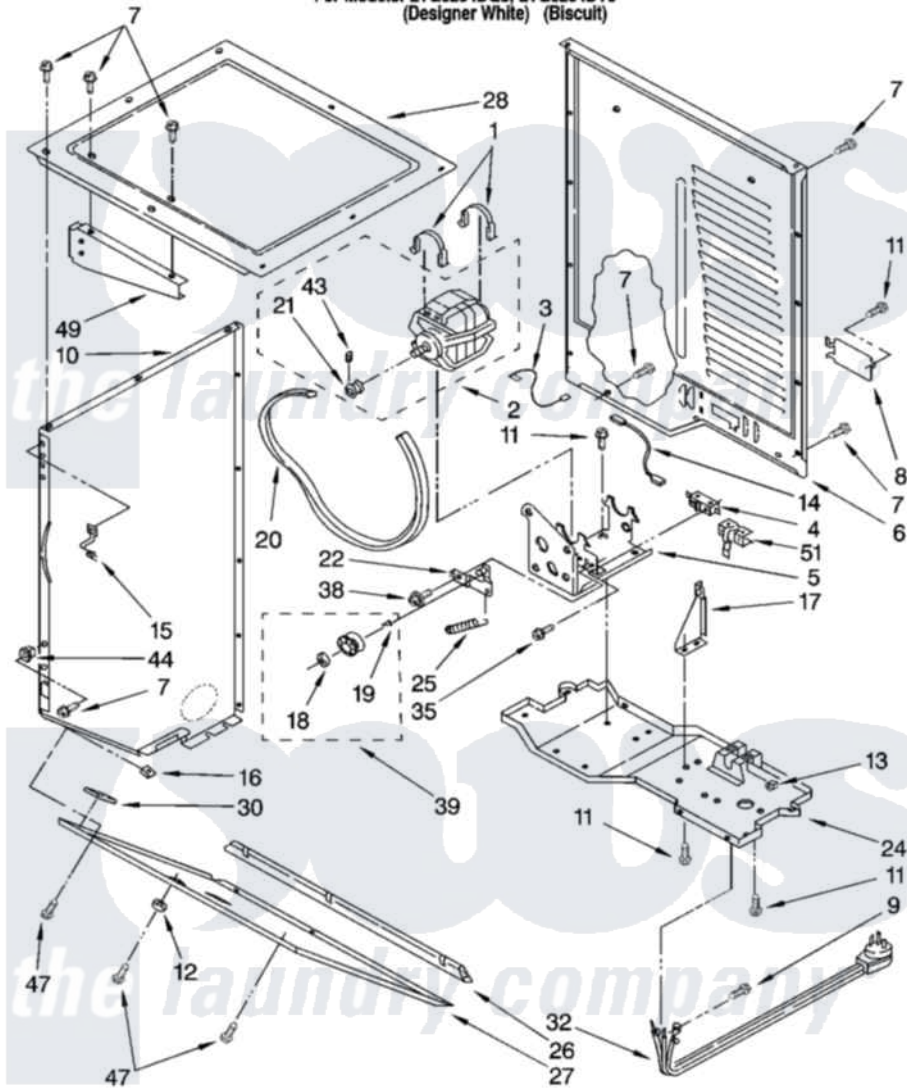

# Whirlpool LTG6234DQ3 03 - DRYER CABINET AND MOTOR PARTS

## DRYER CABINET AND MOTOR PARTS

For Models: LTG6234DQ3, LTG6234DT3  
(Designer White) (Biscuit)

8180809

3

Whirlpool [Residential Whirlpool LTG6234DQ3 Washer/Dryer Parts](#) Parts Diagram 03 - DRYER CABINET AND MOTOR PARTS

[Click on the part number to view part](#)

Item	Original Part Number	Replaced By	Status	Part Description
1	<a href="#">660658</a>			Clamp, Motor Mounting 343481 685441
2	8538266	<a href="#">279811</a>		Motor-Drve
3	<a href="#">3398948</a>			Wire, Jumper
4	3394881	<a href="#">279782</a>		Switch-Lid
5	<a href="#">3388858</a>			Bracket, Motor
6	3389847	<a href="#">280039</a>		Panel
7	343641	<a href="#">681414</a>		Screw, 10AB X 1/2
8	3387673	<a href="#">279814</a>		Cover
9	8533971	<a href="#">90767</a>		Screw, 8A X 3/8 HeX Washer Head Tapping
10	<a href="#">3389264</a>			Panel, Side
"	<a href="#">3389269</a>			Panel, Side )
"	<a href="#">3389256</a>			Panel, Side
"	<a href="#">3389261</a>			Panel, Side
11	<a href="#">3390631</a>			Screw, 10-16 X 3/8