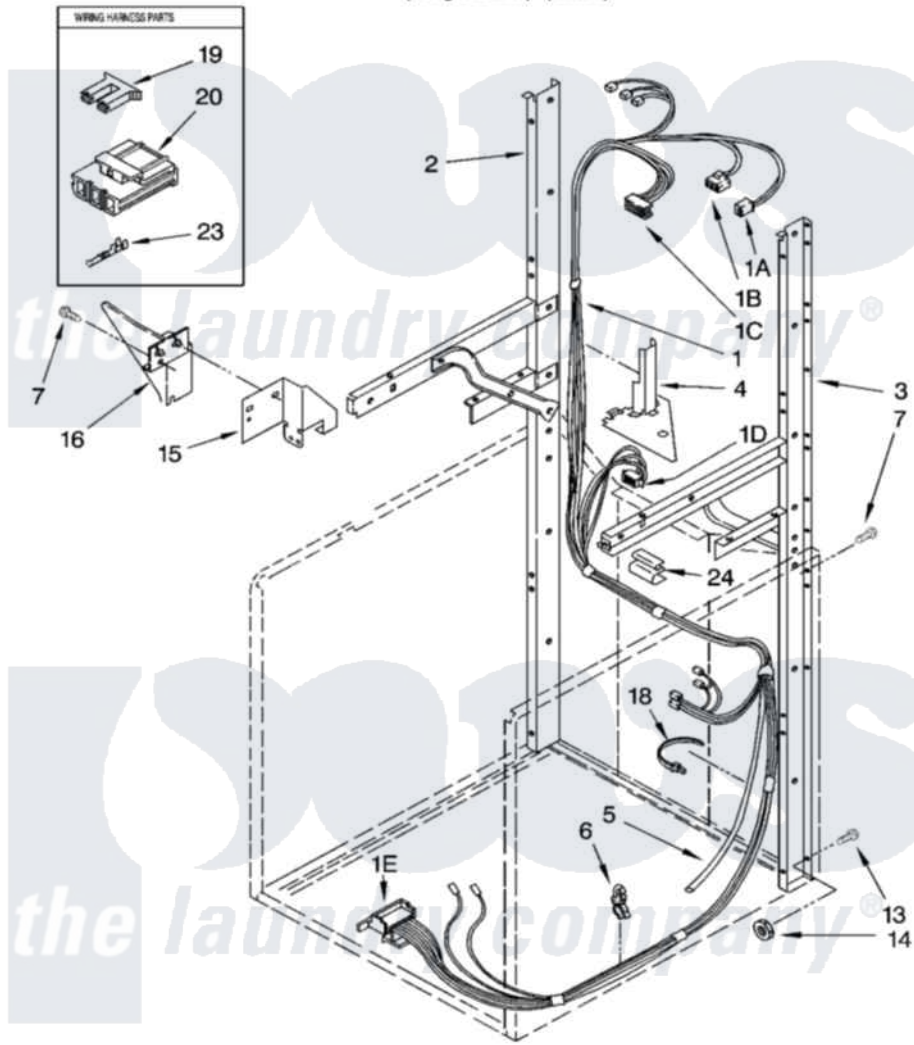

# Whirlpool LTG6234DQ3 05 - DRYER SUPPORT AND WASHER HARNESS PARTS

## DRYER SUPPORT AND WASHER HARNESS PARTS

For Models: LTG6234DQ3, LTG6234DT3  
(Designer White) (Biscuit)

8180809

7

Whirlpool [Residential Whirlpool LTG6234DQ3 Washer/Dryer Parts](#) Parts Diagram 05 - DRYER SUPPORT AND WASHER HARNESS PARTS

[Click on the part number to view part](#)

Item	Original Part Number	Replaced By	Status	Part Description
1	<a href="#">8299848</a>			Harness - Washer 1a 3350130 Plug, 3 Way 1B 3347243 Connector, 5 Way 1C 352089 Block, Disconnect - Timer 1D 3350211 Receptacle
"	<a href="#">3350130</a>			Plug, Terminal
"	<a href="#">3347243</a>			Block, Disconnect
"	<a href="#">352089</a>			Timer, Block Disconnect
"	3350211		Not Available	Receptacle, 3 Way
"	<a href="#">62505</a>			Block, Disconnect
2	<a href="#">3388851</a>			Channel Assembly
3	<a href="#">3388850</a>			Channel Assembly
4	<a href="#">3390609</a>			Shield, Harness
5	<a href="#">8545438</a>			Hose, Pressure Switch
6	<a href="#">8281256</a>			Clip, Harness
7	343641	<a href="#">681414</a>		Screw, 10AB X 1/2

13	3400300	<a href="#">Y015627</a>	Screw- Hex
14	3393930	<a href="#">4342911</a>	Nut
15	<a href="#">3392232</a>		Shield, Front
16	<a href="#">3390336</a>		Shield, Thermostat
18	<a href="#">3391249</a>		Cable Tie, Push Mount
19	<a href="#">3354925</a>		Block, Connector
20	<a href="#">3360056</a>		Connector
23	94613	<a href="#">596797</a>	Terminal
"	<a href="#">94614</a>		Terminal
24	<a href="#">63523</a>		Harness, Protector