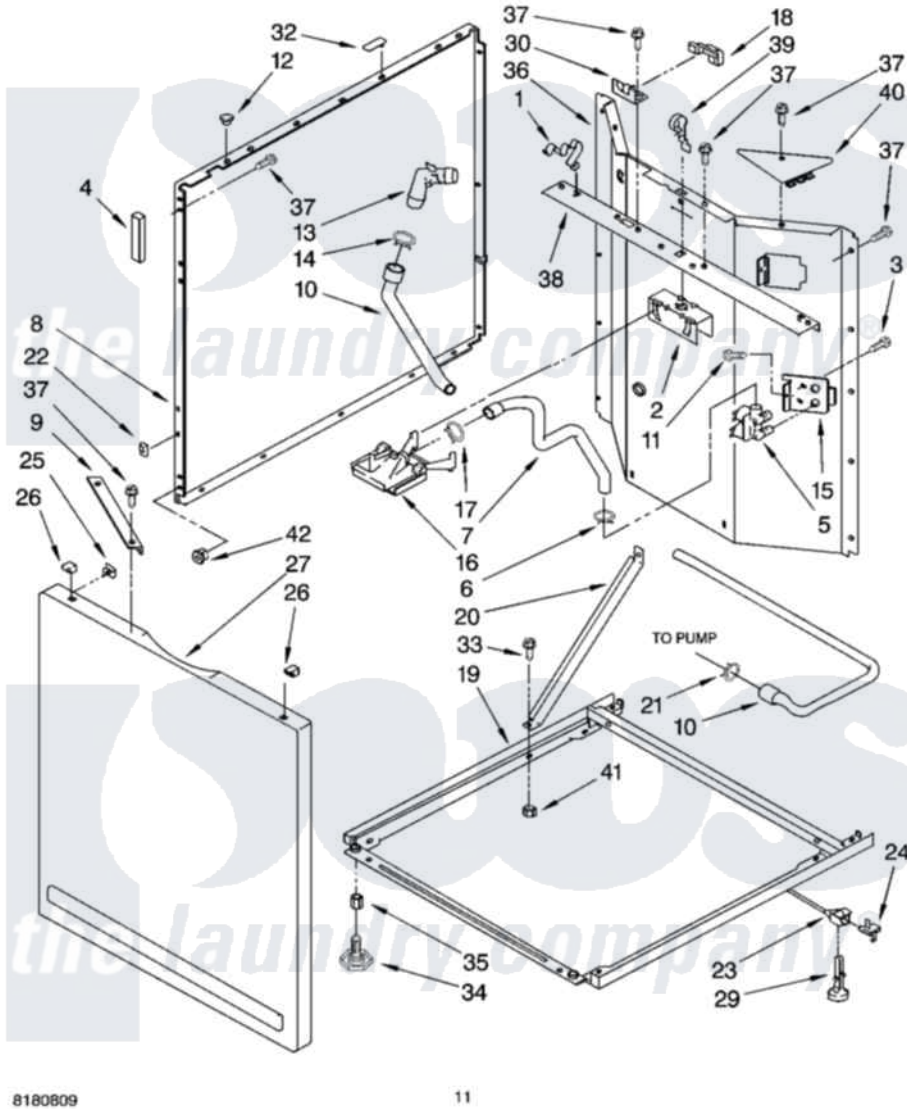

# Whirlpool LTG6234DQ3 07 - WASHER CABINET PARTS

## WASHER CABINET PARTS

For Models: LTG6234DQ3, LTG6234DT3  
(Designer White) (Biscuit)

8180809

11

Whirlpool Residential Whirlpool LTG6234DQ3 Washer/Dryer Parts Parts Diagram 07 - WASHER CABINET PARTS  
Click on the part number to view part

Item	Original Part Number	Replaced By	Status	Part Description
1	<a href="#">3349770</a>			Clip, Spring Top
2	<a href="#">3349768</a>			Bracket, Vacuum
3	62863	<a href="#">3390631</a>		Screw, 10-16 X 3/8
4	<a href="#">3350013</a>			Foam
5	8546060	<a href="#">3952162</a>		Valve
6	370451	<a href="#">596669</a>		Clamp, Manifold
7	<a href="#">3352236</a>			Hose, Water Inlet
8	<a href="#">3349455</a>			Panel, Side
"	<a href="#">3349460</a>			Panel, Side
9	<a href="#">3350745</a>			Brace, Front Panel
10	<a href="#">3353841</a>			Hose, Drain
11	<a href="#">9740848</a>			Screw, Mixing Valve Mounting
12	<a href="#">660975</a>			Plug, Top To Cabinet
13	<a href="#">8557915</a>			Connector, Hose
14	<a href="#">356138</a>			Clamp, Hose
15	<a href="#">3349673</a>			Bracket, Valve