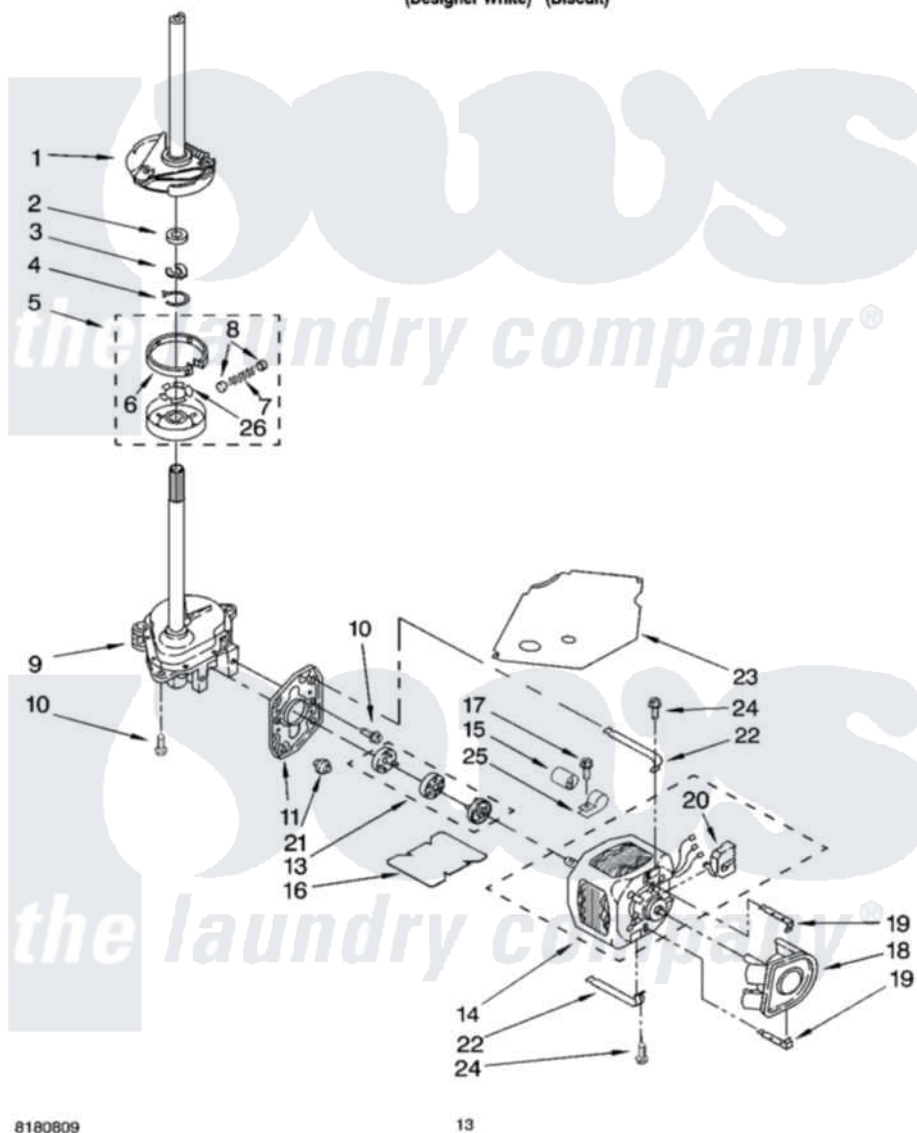

Whirlpool LTG6234DQ3 08 - BRAKE, CLUTCH, GEARCASE, MOTOR AND PUMP PARTS

BRAKE, CLUTCH, GEARCASE, MOTOR AND PUMP PARTS

For Models: LTG6234DQ3, LTG6234DT3
(Designer White) (Biscuit)

8180809

13

Whirlpool [Residential Whirlpool LTG6234DQ3 Washer/Dryer Parts](#) Parts Diagram 08 - BRAKE, CLUTCH, GEARCASE, MOTOR AND PUMP PARTS
Click on the part number to view part

Item	Original Part Number	Replaced By	Status	Part Description
1	388951	285792		Basketdrive
2	63292			Washer, Spin Tube Thrust
3	62697	W10080230		Ring, Spin Tube Support
4	63283	285353		Ring
5	3951311	285785		Clutch
6	3951308	285790		Lining
7	3946792			Spring And Damper Assembly
8	62646			Cap, Clutch Spring
9	8532118	3360629		Gearcase
10	3357334	3400516		Screw Anti-Rattle
11	62611			Plate, Motor Mount To Gearcase
13	3364003	285753A		Coupling
14	661600			Motor, Main Drive
15	661606	8572717		Capacitor, Motor Start

16	8316060		Shield, Tub To Motor
17	62863	3390631	Screw, 10-16 X 3/8
18	3363892		Pump, Complete
19	8546127		Retainer, Pump
20	62850	8529896	Switch, Main Drive Motor
21	62691		Grommet, Motor
22	3349637	W10086010	Retainer, Motor
23	3362089		Shield, Tub To Motor
24	3387485	273556	Screw, 10-16 X 5/8
25	357030		Clamp, Capacitor
26	3355454		Clip, Main Drive