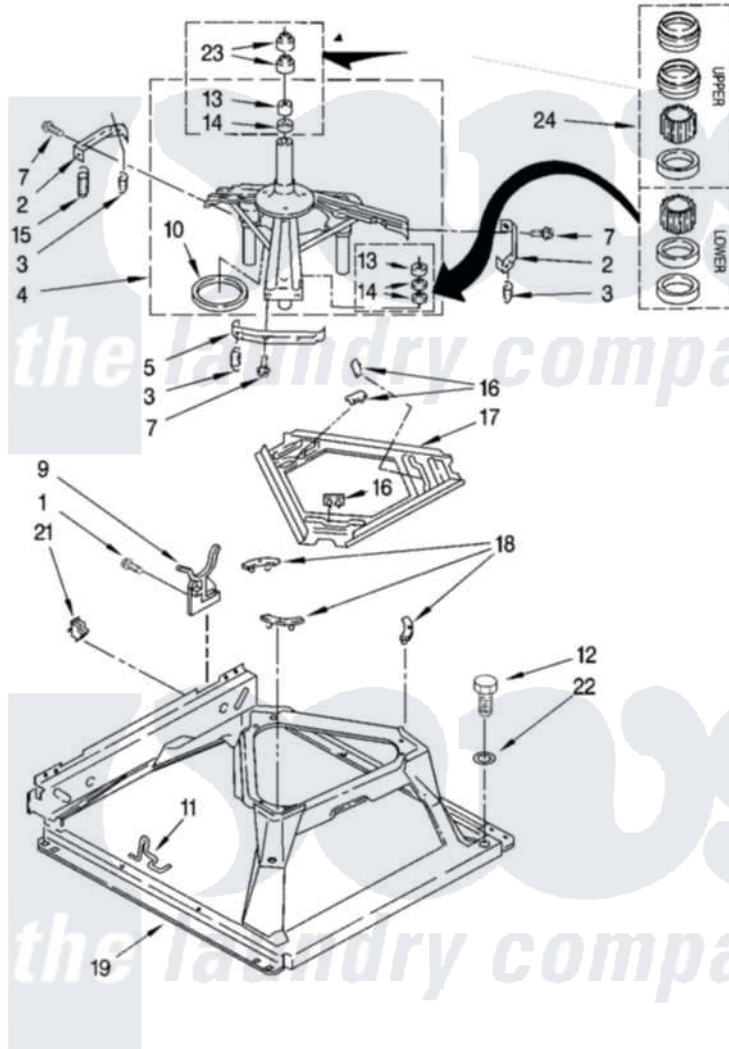

Whirlpool LTG6234DQ3 09 - MACHINE BASE PARTS

MACHINE BASE PARTS

For Models: LTG6234DQ3, LTG6234DT3
(Designer White) (Biscuit)

14

8180809

Whirlpool Residential Whirlpool LTG6234DQ3 Washer/Dryer Parts Parts Diagram 09 - MACHINE BASE PARTS

[Click on the part number to view part](#)

Item	Original Part Number	Replaced By	Status	Part Description
1	343641	681414		Screw, 10AB X 1/2
2	64067			Bracket, Spring Outer
3	63907			Spring, Suspension
4	8575214	280184		Support
5	64065			Bracket, Spring Outer
7	3400076			Screw, Bracket Mounting
9	3350506			Retainer, Hose
10	63134			Ring, Sound Deadening
11	63806	W10145155		Retainer, Suspension Spring
12	3400501			Screw, 5/16-18 X 1 3/32
13	3347047	8546455		Bearing, Centerpost
14	357409	359449		Seal, Agitator Shaft
15	388492	W10250667		Spring, Counterweight
16	62568	285219		Pad
17	3946509			Plate, Suspension
18	3363660	285744		Pad

19	3349343		Base Assembly
21	3349749		Restrainer, Base
22	3349340		Washer
23	356934	8577376	Seal, Centerpost
24	285203		Centerpost Bearing Kit