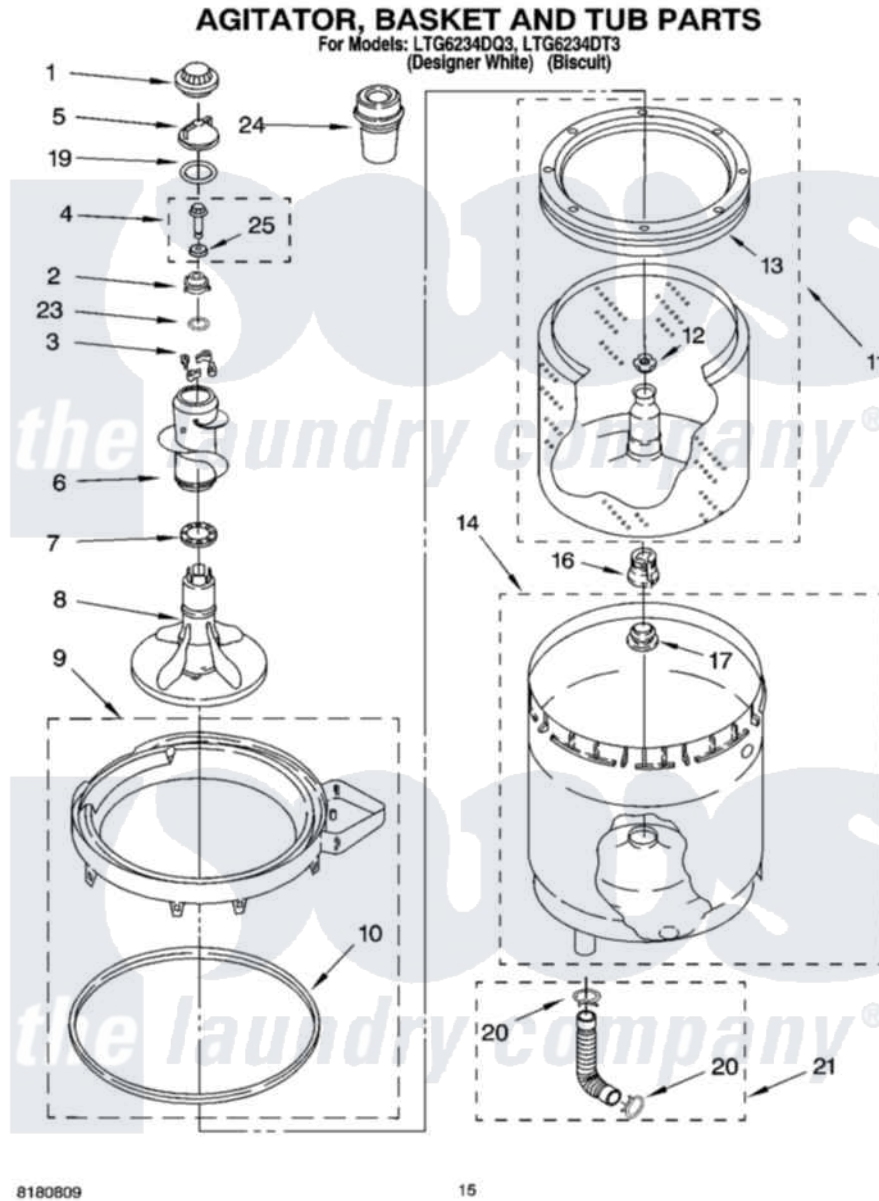

Whirlpool LTG6234DQ3 10 - AGITATOR, BASKET AND TUB PARTS

Whirlpool Residential Whirlpool LTG6234DQ3 Washer/Dryer Parts Parts Diagram 10 - AGITATOR, BASKET AND TUB PARTS

Click on the part number to view part

| Item | Original Part Number | Replaced By | Status | Part Description |
|------|-------------------------|---------------------------|--------|----------------------------------|
| 1 | 3355758 | | | Cap, Agitator |
| 2 | 3947410 | 285751 | | Dog-Agitator |
| 3 | 3366877 | 80040 | | Dog-Agitator |
| 4 | 358237 | | | Screw And Washer |
| 5 | 387094 | 285550 | | Cap |
| 6 | 3349610 | | | Mover, Agitator Clutch |
| 7 | 3351014 | 285620 | | Washer |
| 8 | 3349578 | | | Agitator |
| 9 | 8528150 | W10445870 | | Ring-Tub |
| 10 | 3976308 | | | Gasket, Tub Ring |
| 11 | 3979385 | 3352234 | | Basket And Balance Ring Assembly |
| 12 | 21366 | | | Nut, Spanner |
| 13 | 8519788 | 387240 | | Ring, Balance |
| 14 | 3349292 | | | Tub |
| 16 | 389140 | | | Tub Block, Basket Drive |

| | | | |
|----|-------------------------|---------------------------|--------------------|
| 17 | 383727 | | Gasket, Centerpodt |
| 19 | 3348855 | W10072840 | Fabric Softener |
| 20 | 3363366 | 616099 | Clamp |
| 21 | 3951449 | 285871 | Hose |
| 23 | 64002 | | Seal, Agitator |
| 24 | 3350834 | | Dispenser, |
| 25 | 3949550 | | Washer |