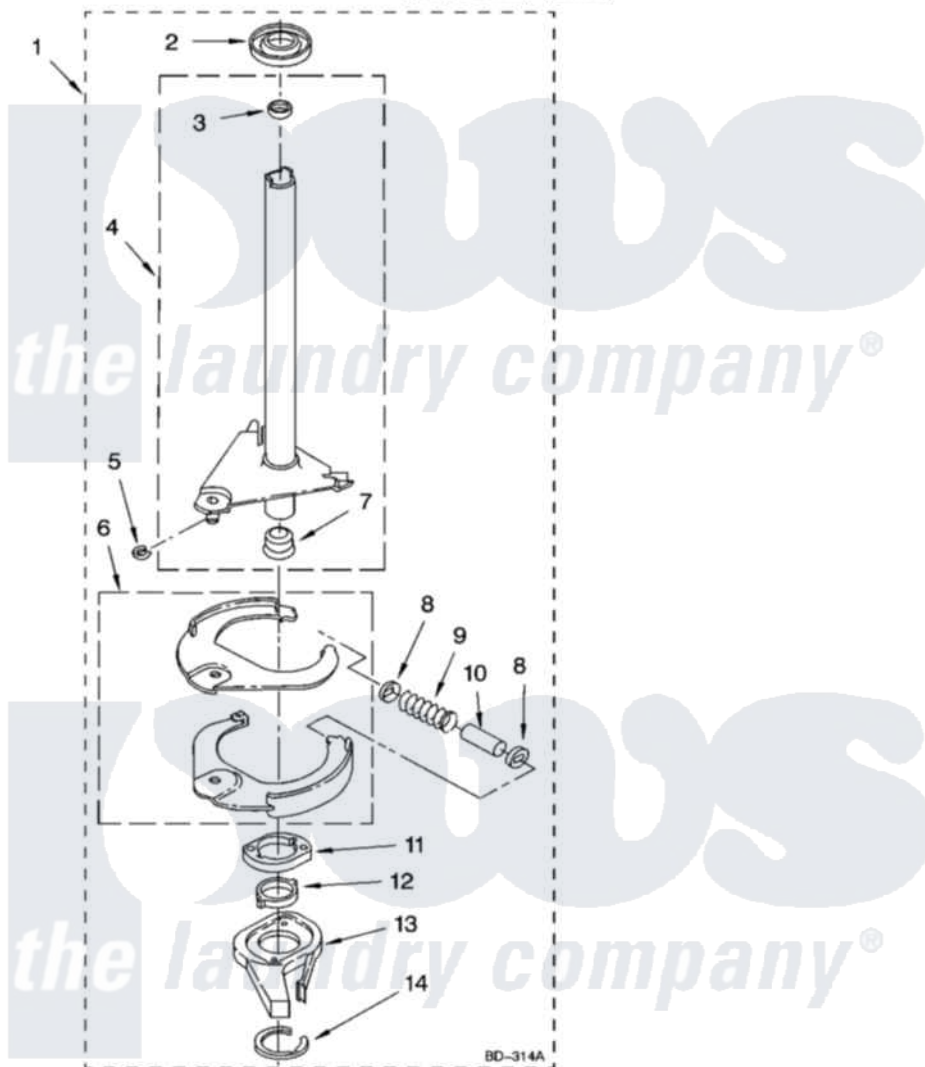

Whirlpool LTG6234DQ3 12 - BRAKE AND DRIVE TUBE PARTS

BRAKE AND DRIVE TUBE PARTS

For Models: LTG6234DQ3, LTG6234DT3
(Designer White) (Biscuit)

18

8180809

Whirlpool Residential Whirlpool LTG6234DQ3 Washer/Dryer Parts Parts Diagram 12 - BRAKE AND DRIVE TUBE PARTS

Click on the part number to view part

Item	Original Part Number	Replaced By	Status	Part Description
1	388951	285792		Basketdrive
2	62658			Ring, Thrust
3	356427			Seal, Spin Pinion
4	64027	64208		Tube-Spin
5	64035	W10083190		Ring, Retaining
6	64232	285438		Shoe-Brake
7	62703	8546462		"T" Bearing, Spin Tube
8	3353956	285658		Sleeve
9	62647		Not Available	Spring, Brake
10	3355360	285658		Sleeve
11	661516	8546461		Cam, Brake Release
12	63022			Sleeve, Cam
13	64194	285790		Lining
14	90368	W10083200		Ring, Retaining
"	BLANK		Not Available	Following Parts Not Illustrated
"	285208			Lubricant