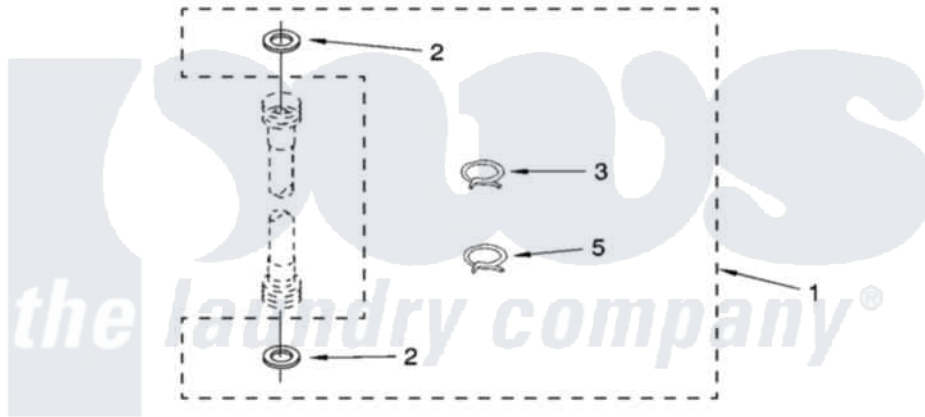

MISCELLANEOUS PARTS

For Models: LTG6234DQ3, LTG6234DT3
(Designer White) (Biscuit)

Whirlpool [Residential Whirlpool LTG6234DQ3 Washer/Dryer Parts](#) Parts Diagram 14 - MISCELLANEOUS PARTS
Click on the part number to view part

Item	Original Part Number	Replaced By	Status	Part Description
1	3356714	285609		Parts-Misc
2	16123			Washer Inlet-Hose Miscellaneous Parts Must be Ordered Separately.
3	356138			Clamp, Hose
5	3357331			Clamp, Drain