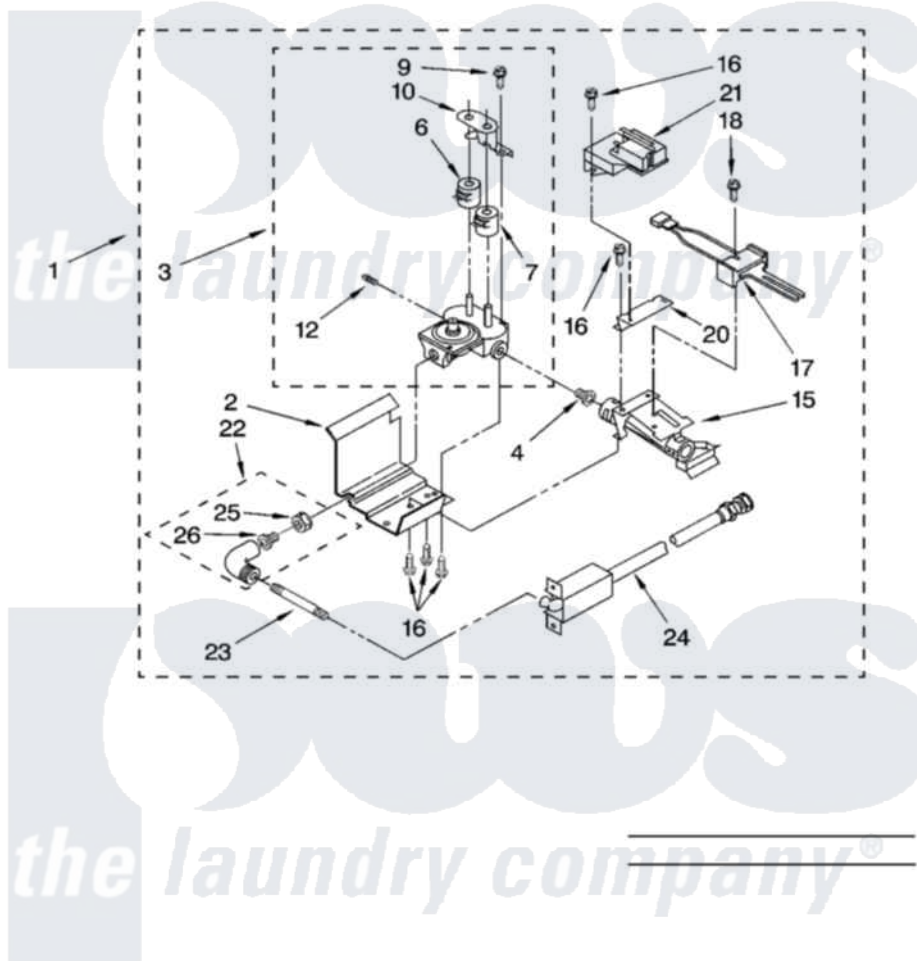

Whirlpool LTG6234DQ3 15 - 3402855 BURNER ASSEMBLY, OPTIONAL PARTS (NOT INCLUDED)

3402855 BURNER ASSEMBLY

For Models: LTG6234DQ3, LTG6234DT3
(Designer White) (Biscuit)

8180809

21

Whirlpool [Residential Whirlpool LTG6234DQ3 Washer/Dryer Parts](#) Parts Diagram 15 - 3402855 BURNER ASSEMBLY, OPTIONAL PARTS (NOT INCLUDED).
Click on the part number to view part

Item	Original Part Number	Replaced By	Status	Part Description
1	3401795	279726		Burner-Gas
2	3391699			Base, Burner
3	3401776	279889		Valve-Assembly
4	3394360		Not Available	ORIFICE, NATURAL GAS
"	15422		Not Available	ORIFICE, BURNER (TYPE 4) (BUTANE)
6	694539			Coil, 60 Hz
7	694540			Coil, 60 Hz
9	694421			Screw, Bracket Mounting
10	694538			Bracket, Shunt
12	239822	W10295523		Plug, Pipe
15	3392268		Not Available	Burner
16	3387057			Screw, 10-16 X 1/2 Orifice, Burner
17	686590	279311		Ignitor

18	3393909		Screw, 8-32 X 7/8
20	697409		Bracket, Sensor
21	338906		Radiant, Sensor
22	3406051		Elbow Union Assembly
23	3391845	W10110398	Pipe, Supply
24	3391118		Supply Line
25	233076		Nut, Compression
26	3393767		Pipe, Tail
"	BLANK	Not Available	Following Parts Not Illustrated
"	3392235	3392235A	LP Gas Con
"	72017		Paint, Touch-Up
"	4392899		Paint, Touch-Up
"	350938		Paint, Pressurized Spray B
"	350930		Paint, Pressurized Spray B
"	4392901		Paint, Pressurized Spray
"	799344		Paint, Touch-Up)
"	4392900		Paint, Bulk)
"	BLANK	Not Available	OIL
"	350572		Oil
"	BLANK	Not Available	LUBRICANT
"	285208		Lubricant
"	BLANK	Not Available	SEALER
"	285195		Sealer Sealer, Gasket
"	BLANK	Not Available	ACCESSORIES
"	3391335	279823	Side Exhaust Extension Kit