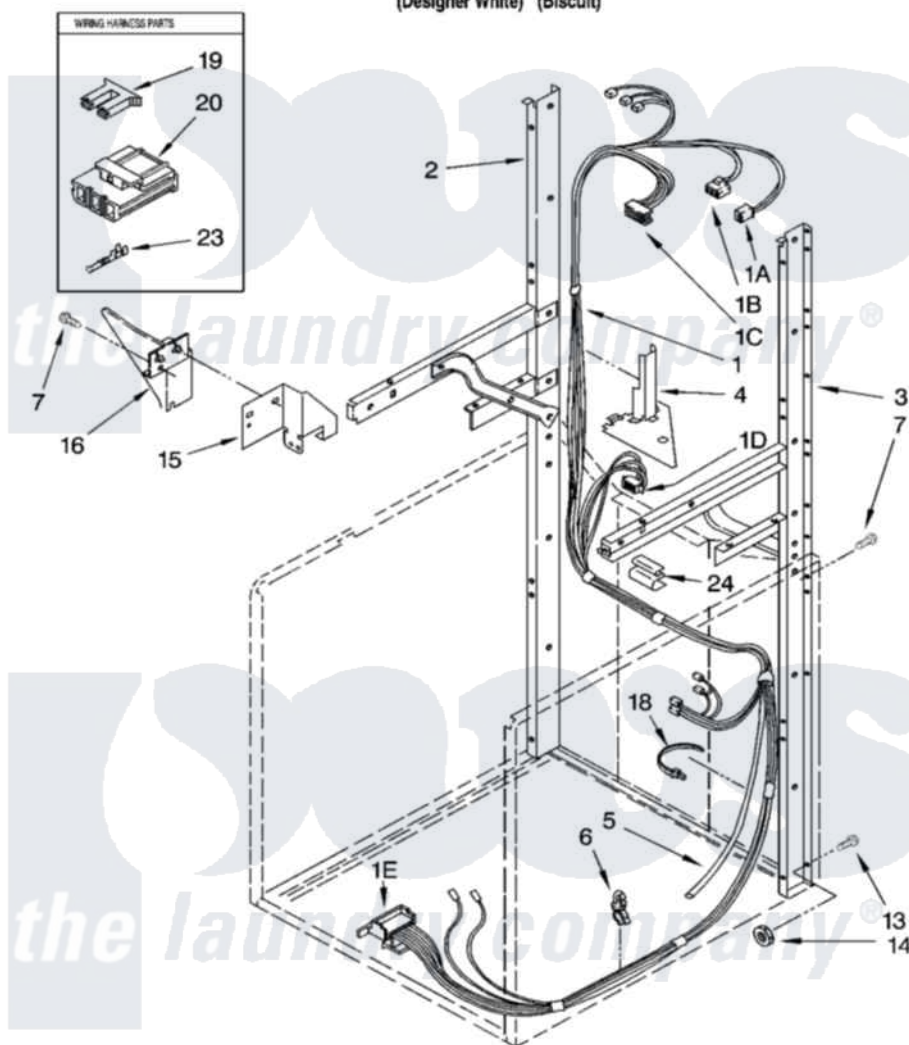

Whirlpool LTG6234DQ4 05 - DRYER SUPPORT AND WASHER HARNESS PARTS

DRYER SUPPORT AND WASHER HARNESS PARTS

For Models: LTG6234DQ4, LTG6234DT4

(Designer White) (Biscuit)

8180974

7

Whirlpool [Residential Whirlpool LTG6234DQ4 Washer/Dryer Parts](#) Parts Diagram 05 - DRYER SUPPORT AND WASHER HARNESS PARTS

[Click on the part number to view part](#)

Item	Original Part Number	Replaced By	Status	Part Description
1	8299848			Harness - Washer 1a 3350130 Plug, 3 Way 1B 3347243 Connector, 5 Way 1C 352089 Block, Disconnect - Timer 1D 3350211 Receptacle
"	3350130			Plug, Terminal
"	3347243			Block, Disconnect
"	352089			Timer, Block Disconnect
"	3350211		Not Available	Receptacle, 3 Way
"	62505			Block, Disconnect
2	3388851			Channel Assembly
"	BLANK		Not Available	(Left Hand Side)
3	3388850			Channel Assembly
"	BLANK		Not Available	(Right Hand Side)
4	3390609			Shield, Harness
5	8545438			Hose, Pressure Switch

6	8281256		Clip, Harness
7	343641	681414	Screw, 10AB X 1/2
13	3400300	Y015627	Screw- Hex
14	3393930	4342911	Nut
15	3392232		Shield, Front
16	3390336		Shield, Thermostat
18	3391249		Cable Tie, Push Mount
19	3354925		Block, Connector
20	3360056		Connector
23	94614		Terminal
24	63523		Harness, Protector