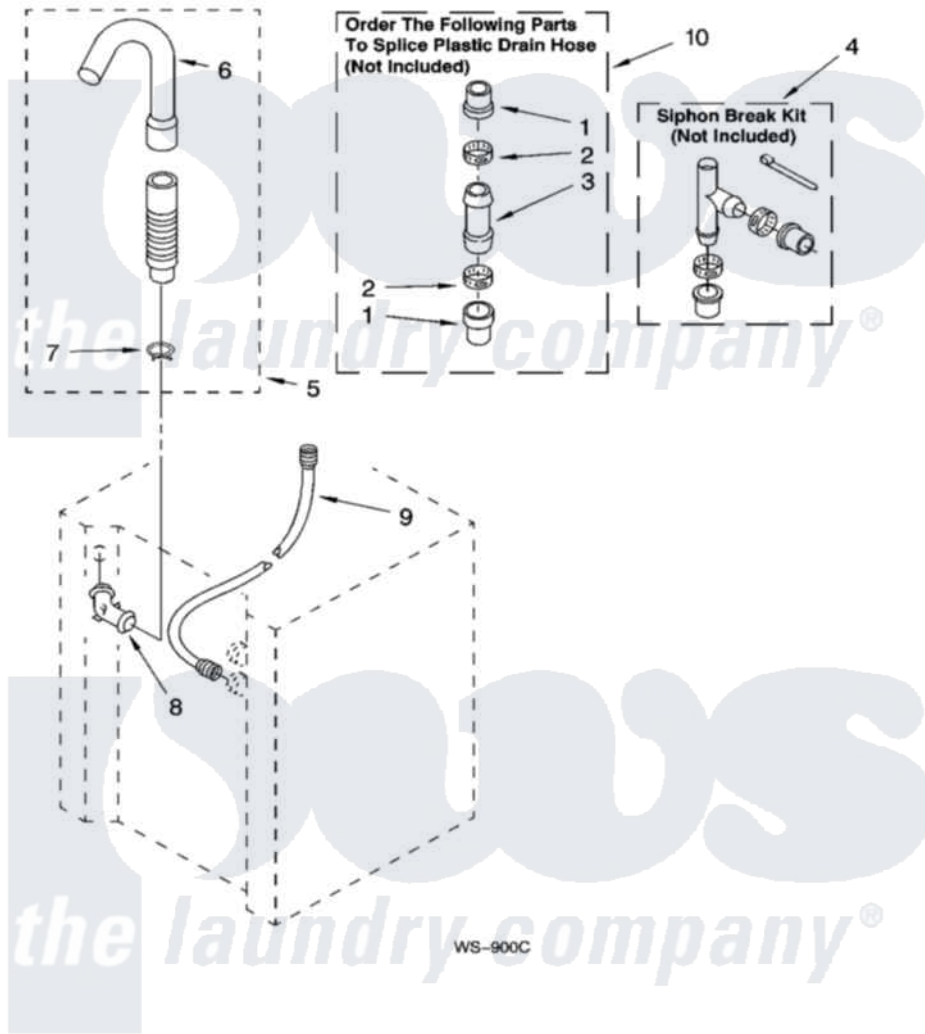

Whirlpool LTG6234DQ4 13 - WATER SYSTEM PARTS

WATER SYSTEM PARTS

For Models: LTG6234DQ4, LTG6234DT4
(Designer White) (Biscuit)

8180974

19

Whirlpool [Residential Whirlpool LTG6234DQ4 Washer/Dryer Parts](#) Parts Diagram 13 - WATER SYSTEM PARTS
Click on the part number to view part

Item	Original Part Number	Replaced By	Status	Part Description
1	285321			Water System Parts
2	65349	285655		Clamp, Hose
3	16272			Connector, Straight
4	285320			Water System Parts
5	661575	285664		Hose
"	8066182	W10108350		Hose, Corrugated Plastic Drain
"	661577	285666		Hose
6	3357027			Nozzle, Hose Drain
7	3357331			Clamp, Drain
8	356739	8557915		Connector, Hose
9	3354858	89503		Hose-Inlet
10	285442			Water System Parts