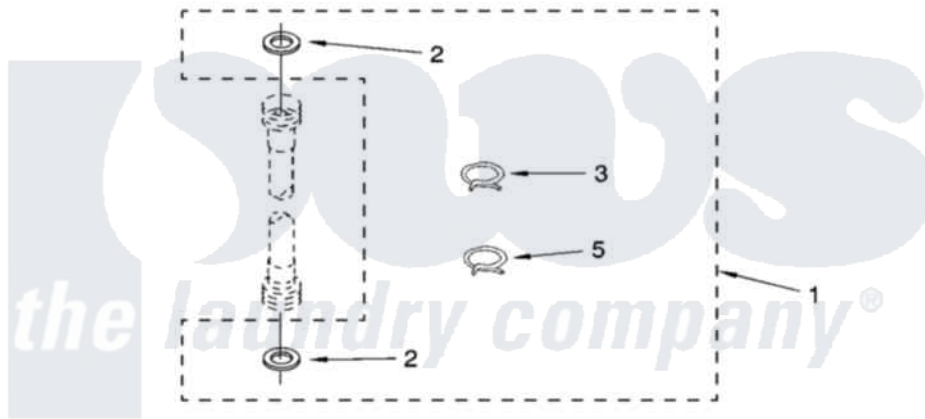

MISCELLANEOUS PARTS

For Models: LTG6234DQ4, LTG6234DT4
(Designer White) (Biscuit)

Whirlpool [Residential Whirlpool LTG6234DQ4 Washer/Dryer Parts](#) Parts Diagram 14 - MISCELLANEOUS PARTS
Click on the part number to view part

Item	Original Part Number	Replaced By	Status	Part Description
1	3356714	285609		Parts-Misc
2	16123			Washer Inlet-Hose Miscellaneous Parts Must be Ordered Separately.
3	356138			Clamp, Hose
5	3357331			Clamp, Drain