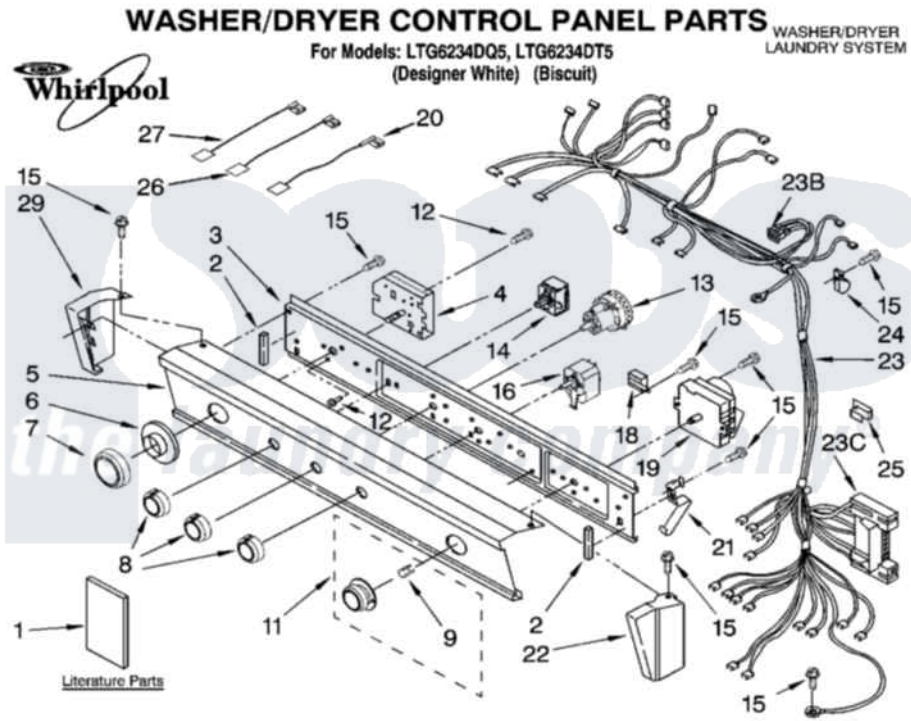

Whirlpool LTG6234DQ5 01 - WASHER/DRYER CONTROL PANEL PARTS

2-07 Litho in U.S.A. (LT)

1

Part No. W10116727 Rev. A

Whirlpool [Residential Whirlpool LTG6234DQ5 Washer/Dryer Parts](#) Parts Diagram 01 - WASHER/DRYER CONTROL PANEL PARTS

[Click on the part number to view part](#)

Item	Original Part Number	Replaced By	Status	Part Description
1	W10112502		Not Available	Installation Instructions
"	8578179		Not Available	Installation Instructions (English)
"	8542752		Not Available	Sheet, Cycle Feature
"	8546674		Not Available	Wiring Diagram
"	8576493		Not Available	Energy Guide
2	3390688			Spacer- Foam Pad
3	8528583			Bracket, Control
4	3948357			Timer, Washer
5	3396689			Panel, Control
"	3406828			Panel, Control
6	3957845			Dial,
"	3957846			Dial,
7	3957825			Knob, Timer
"	3957826			Knob, Timer
8	3957796			Knob, Control

"	3957797		Knob, Push-To-Start
9	688805		Clip, Spring Knob
11	3957750		Knob, Timer
"	3957751		Knob, Timer
12	3400064		Screw, Timer Mounting
13	8546175	W10311356	Switch-WL
14	3405157		Switch, Temperature
15	90767		Screw, 8A X 3/8 HeX Washer Head Tapping
16	3404233		Switch, Push-To-Start
18	694419		Mini-Buzzer
19	3976569		Timer, Dryer
20	3393810		Jumper Wire
21	3389453		Bracket, Hinge
22	3389456		End Cap
"	3389462		End Cap
23	3398983		Harness - Dryer
"	2154470		Receptacle,
"	3395683		Receptacle, Multi-Terminal
24	3390604		Clamp, Harness
25	3390422	W10134185	Clip, Harness
26	3401674		Wire, Jumper
27	3401684		Jumper, Wire
29	3389464		End Cap
"	3389470		End Cap