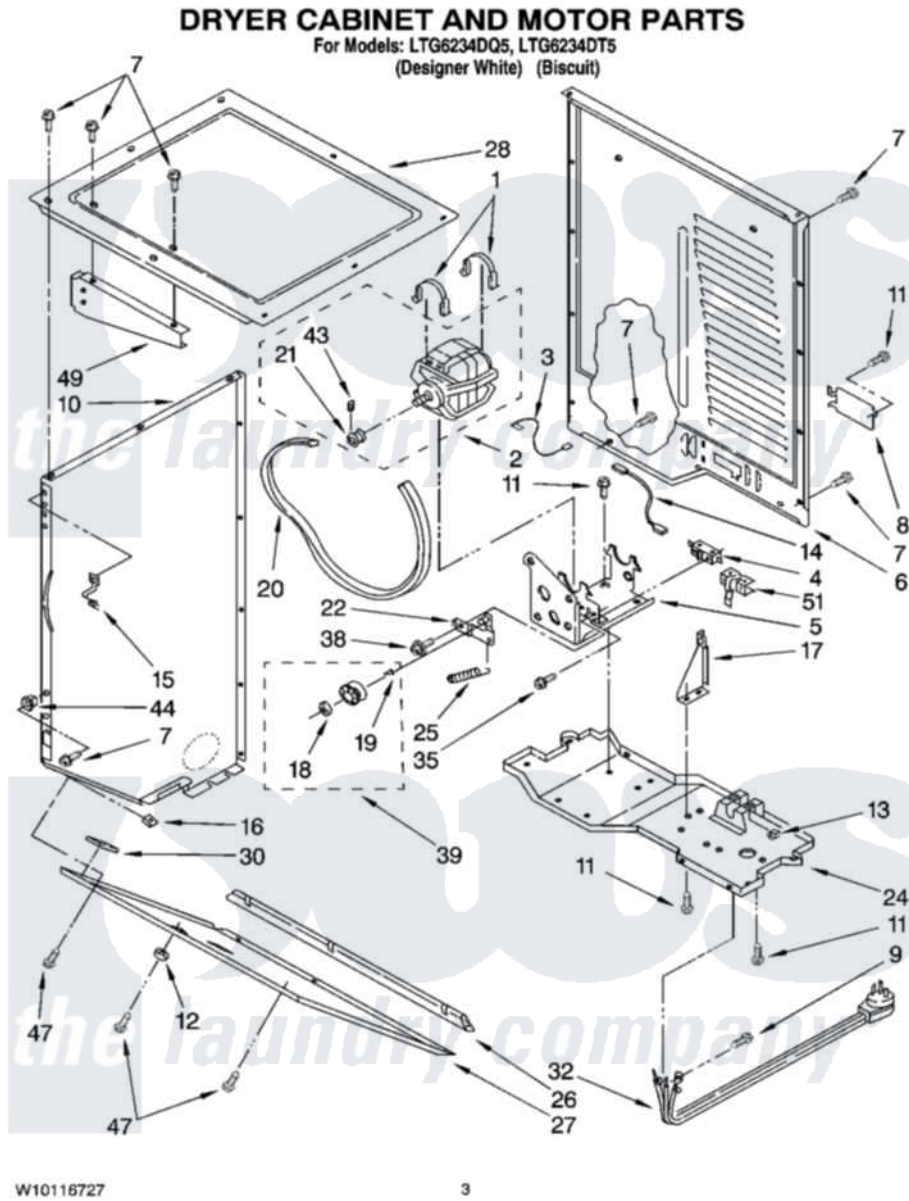

Whirlpool LTG6234DQ5 03 - DRYER CABINET AND MOTOR PARTS

Whirlpool [Residential Whirlpool LTG6234DQ5 Washer/Dryer Parts](#) Parts Diagram 03 - DRYER CABINET AND MOTOR PARTS

[Click on the part number to view part](#)

Item	Original Part Number	Replaced By	Status	Part Description
1	660658			Clamp, Motor Mounting 343481 685441
2	8538266	279811		Motor-Drve
3	3398948			Wire, Jumper
4	3394881	279782		Switch-Lid
5	3388858			Bracket, Motor
6	3389847	280039		Panel
7	343641	681414		Screw, 10AB X 1/2
8	3387673	279814		Cover
9	8533971	90767		Screw, 8A X 3/8 HeX Washer Head Tapping
10	3389264			Panel, Side
"	3389269			Panel, Side)
"	3389256			Panel, Side
"	3389261			Panel, Side
11	3390631			Screw, 10-16 X 3/8

12	3389431		Bumper, Lid Stop
"	3389436		Bumper, Lid Stop
13	697438		Clip
14	3394081		Wire, Broken Belt Switch
15	3389231		Clip, Front Panel
16	98234		Clip, U-Bend
17	3391639		Bracket, Bulkhead
18	690997		Washer, Thrust
19	690997		Washer, Thrust
20	3387610	661570	Belt
21	3391087	279811	Motor-Drive
22	3389332	3389331	Pulley, Idler
24	3391668		Base, Dryer
25	3387374		Spring, Idler
26	3389683		Cove, Transition Panel
27	3389272		Panel, Transition
"	3389277		Panel, Transition
28	3389537		Top, Dryer
30	3389682		Space-Toe Panel User-Interface
32	694018	W10239314	Cord, Power
35	98129		Screw, 6-20 X 1 1/16
38	3389420		Retainer-Idler 1/4-20 X 1/16
39	3388672	279640	Pulley-Idr
43	3394743	Not Available	Pin, Roll
44	692400		Nut, Push-In
47	693304		Screw And Washer
49	3390722		Shield, Console To Drum
51	8066120		Lever, Door Switch