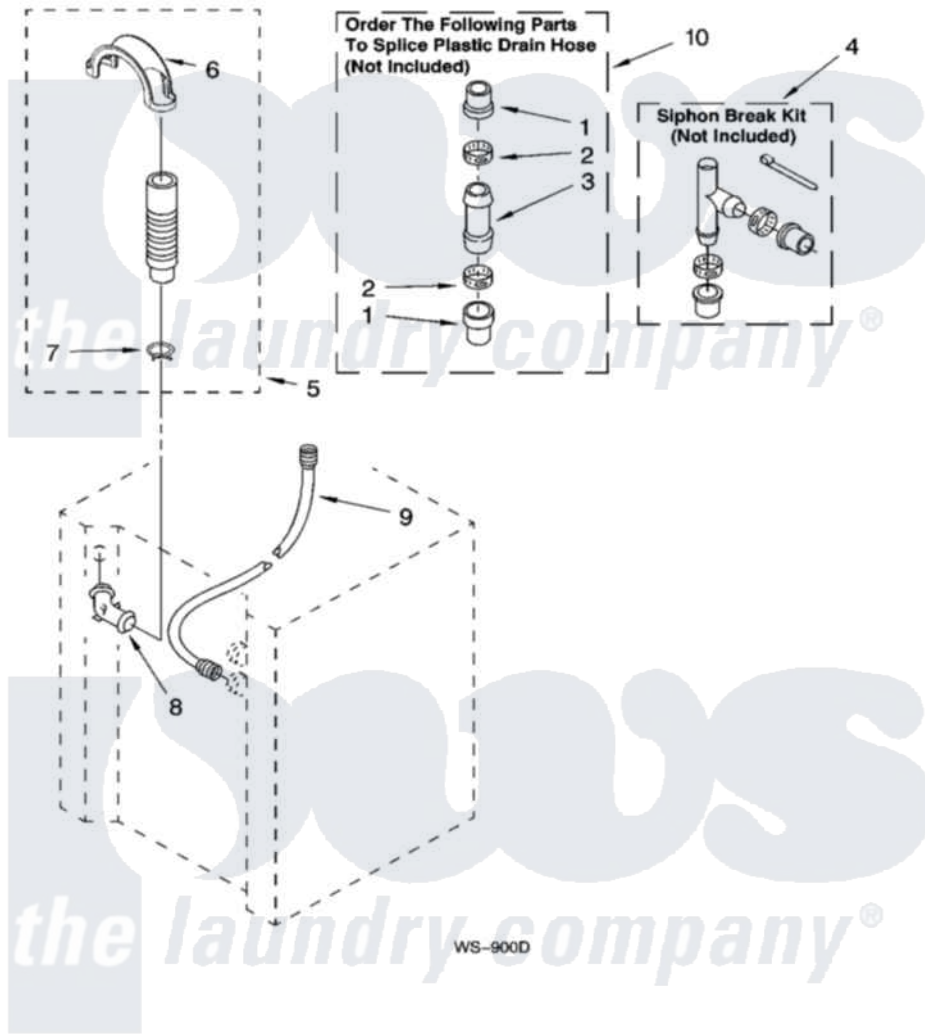

Whirlpool LTG6234DQ5 13 - WATER SYSTEM PARTS

WATER SYSTEM PARTS

For Models: LTG6234DQ5, LTG6234DT5
(Designer White) (Biscuit)

W10116727

19

Whirlpool [Residential Whirlpool LTG6234DQ5 Washer/Dryer Parts](#) Parts Diagram 13 - WATER SYSTEM PARTS
Click on the part number to view part

Item	Original Part Number	Replaced By	Status	Part Description
1	285321			Water System Parts
2	65349	285655		Clamp, Hose
3	16272			Connector, Straight
4	285320			Water System Parts
5	661575	285664		Hose
"	W10108350			Hose, Corrugated Plastic Drain
"	661577	285666		Hose
6	8577378			U-Bend, Drain Hose
7	3357331			Clamp, Drain
8	356739	8557915		Connector, Hose
9	3354858	89503		Hose-Inlet
10	285442			Water System Parts