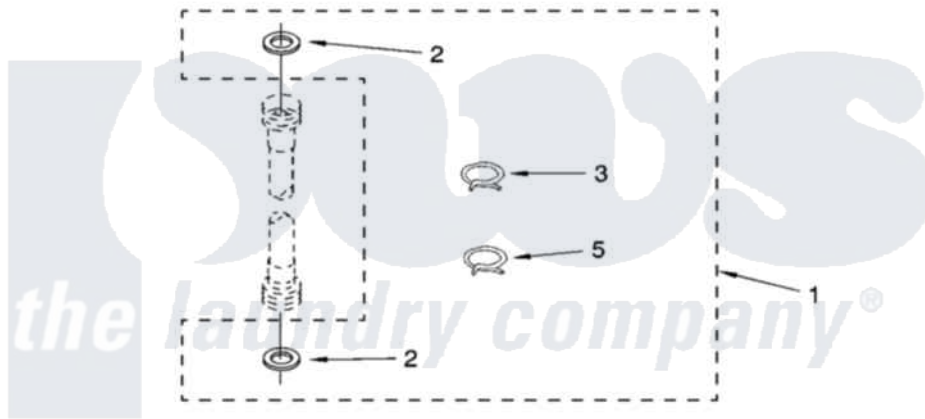

MISCELLANEOUS PARTS

For Models: LTG6234DQ5, LTG6234DT5
(Designer White) (Biscuit)

Whirlpool [Residential Whirlpool LTG6234DQ5 Washer/Dryer Parts](#) Parts Diagram 14 - MISCELLANEOUS PARTS
Click on the part number to view part

Item	Original Part Number	Replaced By	Status	Part Description
1	3356714	285609		Parts-Misc
2	16123			Washer Inlet-Hose Miscellaneous Parts Must be Ordered Separately.
3	356138			Clamp, Hose
5	3357331			Clamp, Drain