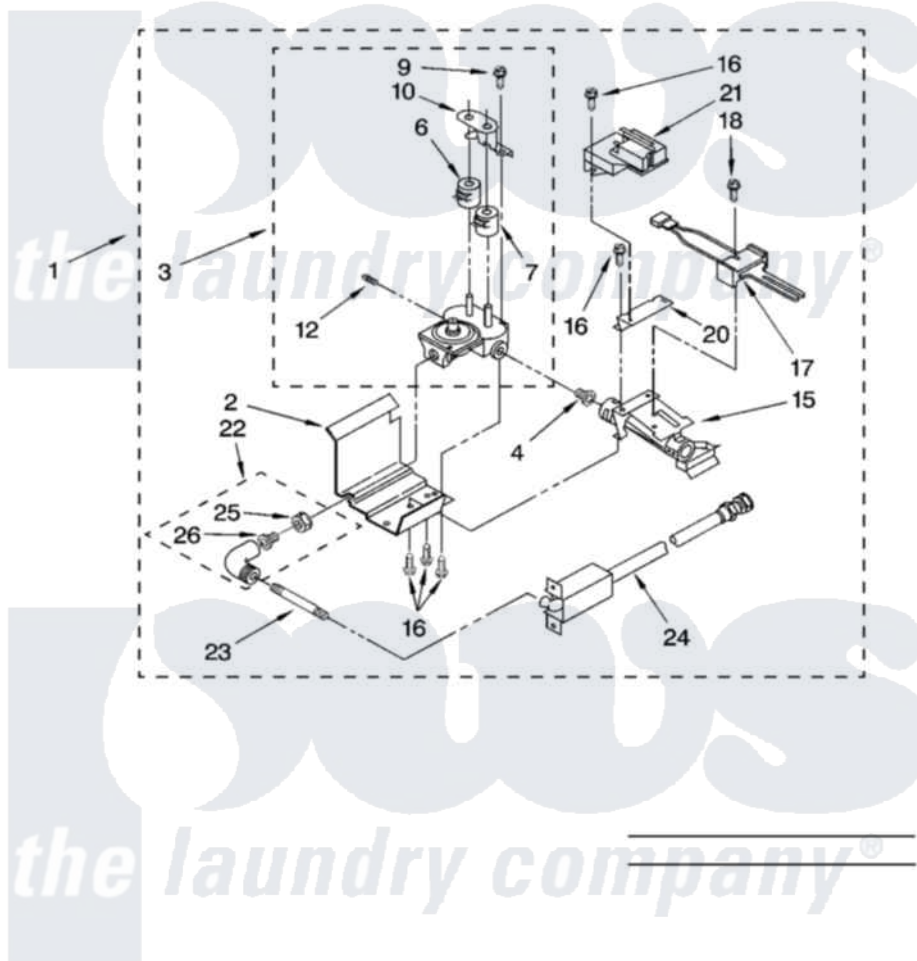

Whirlpool LTG6234DQ5 15 - 3402855 BURNER ASSEMBLY, OPTIONAL PARTS (NOT INCLUDED)

**3402855 BURNER ASSEMBLY**

For Models: LTG6234DQ5, LTG6234DT5  
(Designer White) (Biscuit)

W10118727

21

Whirlpool [Residential Whirlpool LTG6234DQ5 Washer/Dryer Parts](#) Parts Diagram 15 - 3402855 BURNER ASSEMBLY, OPTIONAL PARTS (NOT INCLUDED).  
Click on the part number to view part

18	<a href="#">3393909</a>		Screw, 8-32 X 7/8
20	<a href="#">697409</a>		Bracket, Sensor
21	<a href="#">338906</a>		Radiant, Sensor
22	<a href="#">3406051</a>		Elbow Union Assembly
23	3391845	<a href="#">W10110398</a>	Pipe, Supply
24	<a href="#">3391118</a>		Supply Line
25	<a href="#">233076</a>		Nut, Compression
26	<a href="#">3393767</a>		Pipe, Tail
"	BLANK	Not Available	Following Parts Not Illustrated
"	3392235	<a href="#">3392235A</a>	LP Gas Con
"	<a href="#">72017</a>		Paint, Touch-Up
"	<a href="#">4392899</a>		Paint, Touch-Up
"	<a href="#">350938</a>		Paint, Pressurized Spray B
"	<a href="#">350930</a>		Paint, Pressurized Spray B
"	<a href="#">4392901</a>		Paint, Pressurized Spray
"	<a href="#">799344</a>		Paint, Touch-Up )
"	<a href="#">4392900</a>		Paint, Bulk )
"	BLANK	Not Available	OIL
"	<a href="#">350572</a>		Oil
"	BLANK	Not Available	LUBRICANT
"	<a href="#">285208</a>		Lubricant
"	BLANK	Not Available	SEALER
"	<a href="#">285195</a>		Sealer Sealer, Gasket
"	BLANK	Not Available	ACCESSORIES
"	3391335	<a href="#">279823</a>	Side Exhaust Extension Kit