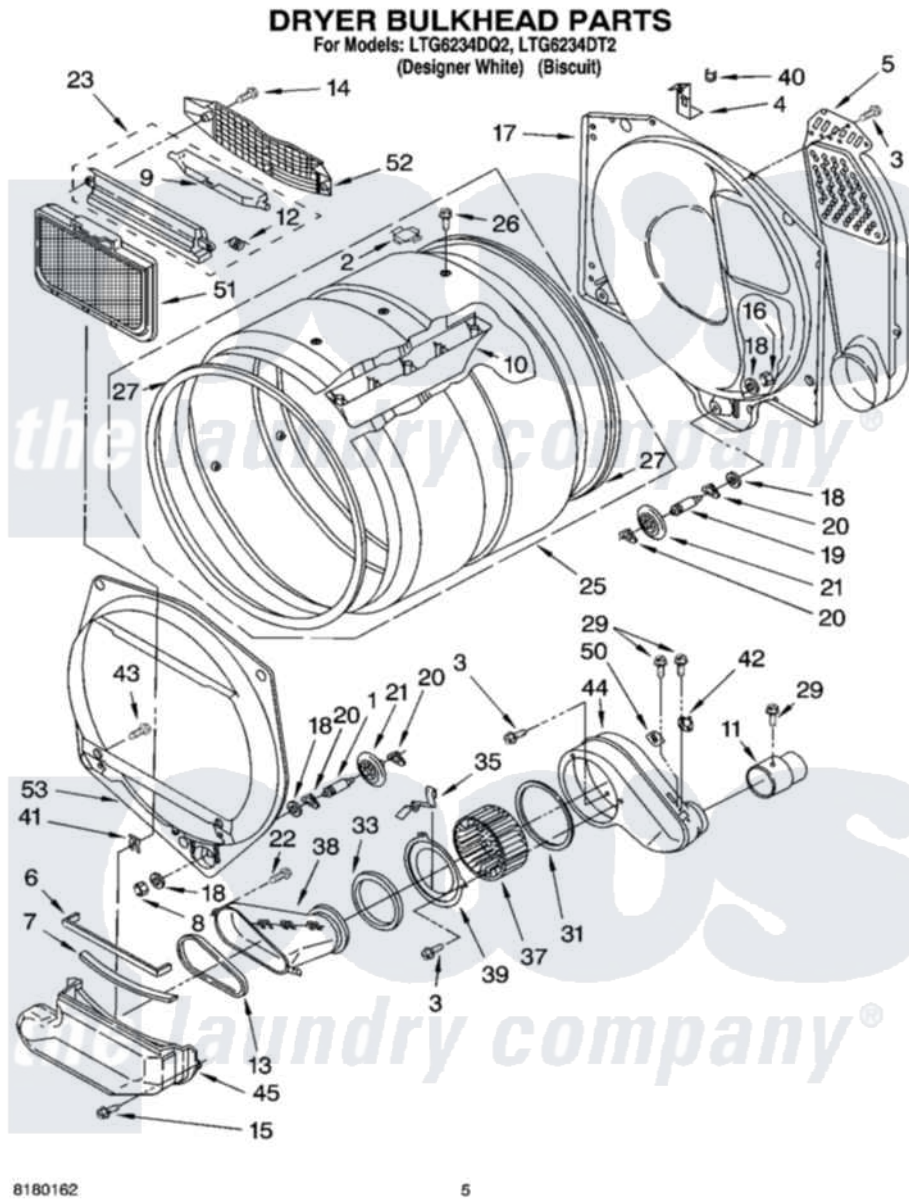

Whirlpool LTG6234DT2 04 - DRYER BULKHEAD PARTS

Whirlpool [Residential Whirlpool LTG6234DT2 Washer/Dryer Parts](#) Parts Diagram 04 - DRYER BULKHEAD PARTS
Click on the part number to view part

Item	Original Part Number	Replaced By	Status	Part Description
1	3399508	W10359271		Shaft, Drum Roller Threads
2	8066086			Plug, Drum Hole
3	343641	681414		Screw, 10AB X 1/2
4	3392226			Clip, Thermostat
5	3392157			Air Duct Assembly
6	697813			Seal, Outlet Housing
7	3391906			Seal, Lint Duct
8	3359452			Nut, Lock
9	3394984	8563758		Door, Lint Screen
10	3389449	279982		Baffle-Drm
11	3390461	279823		Side Exhaust Extension Kit
12	3394986			Spring, Lint Screen Door
13	3391685	697770		Seal, Cover Plate Blower Housing
14	3357011	308685		Side Trim)
15	3390647	488729		Screw
16	3387709			Nut, 3/8-16

17	3387809		Bulkhead, Rear
18	3387459	W10080960	Washer, Support
19	3399509	W10359272	Shaft, Roller Drum Threads
20	690997		Washer, Thrust
21	8536973	W10314173	Support
22	3387230		Screw, 10-16 X 13/16
23	3394985	8563755	Housing, Outlet Assembly
25	3389448		Assembly, Drum
26	97787	W10109200	Screw, Baffle Mounting
27	697694	280114	Seal
29	3390646	W10139210	Screw, 8-18 X 5/16
31	697770		Seal, Cover Plate Blower Housing
33	3391293	8566209	Seal, Transition Duct
35	3390935		Clip, Duct Locator
37	697772		Wheel, Blower
38	3389445	279704	Duct-Trans
39	697366	279780	Cover
40	3388697	279048	Thermistor-Fix
41	694415		Clip, Strain Relief
42	3387134		Thermostat, Internal-Bias
43	695240	488729	Screw
44	8544363		Housing, Blower
45	3388909	279700	Duct-Lint
50	3403607		Thermal Limiter
51	3389644		Screen, Lint
52	8299979		Grill, Outlet Screen Door
53	697557		Bulkhead, Front