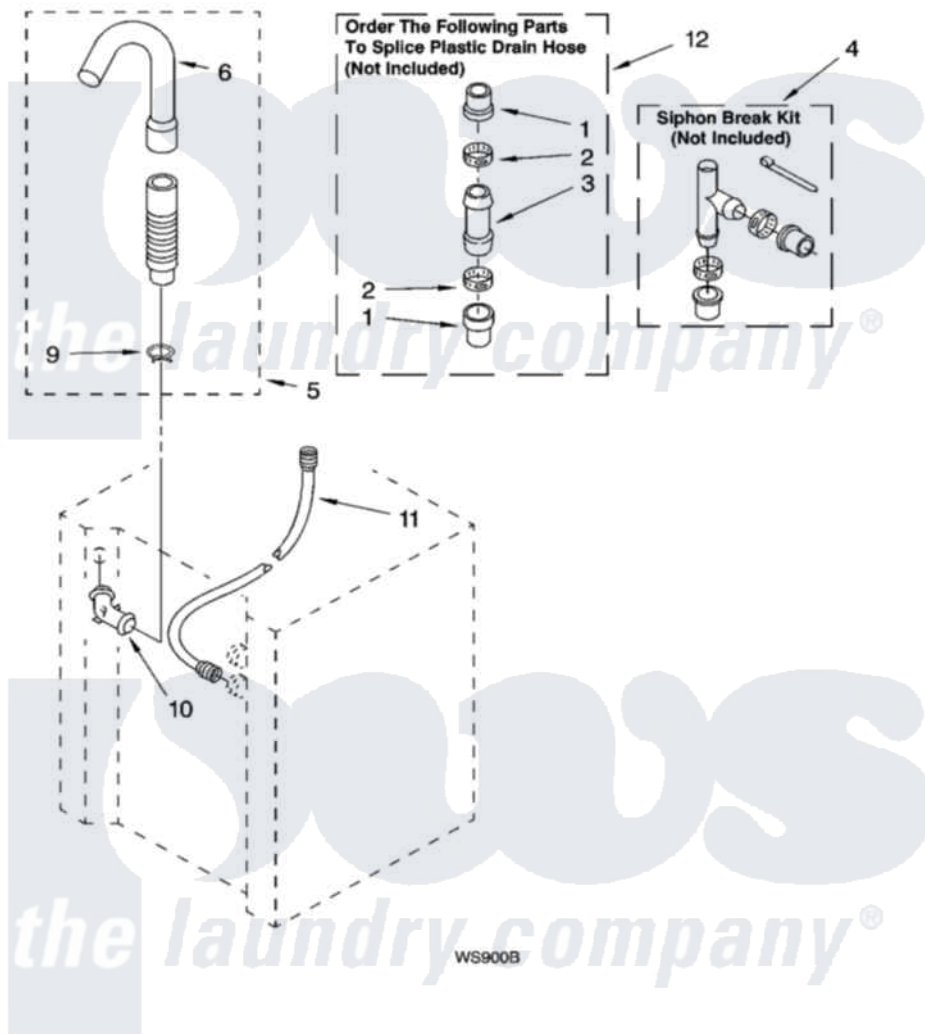

Whirlpool LTG6234DT2 13 - WASHER WATER SYSTEM PARTS

WASHER WATER SYSTEM PARTS

For Models: LTG6234DQ2, LTG6234DT2
(Designer White) (Biscuit)

8180162

19

Whirlpool [Residential Whirlpool LTG6234DT2 Washer/Dryer Parts](#) Parts Diagram 13 - WASHER WATER SYSTEM PARTS

[Click on the part number to view part](#)

Item	Original Part Number	Replaced By	Status	Part Description
1	285321			Water System Parts
2	65349	285655		Clamp, Hose
3	16272			Connector, Straight
4	285320			Water System Parts
5	661575	285664		Hose
"	661577	285666		Hose
6	3357027			Nozzle, Hose Drain
9	3357331			Clamp, Drain
10	356739	8557915		Connector, Hose
11	3354858	89503		Hose-Inlet
12	285442			Water System Parts