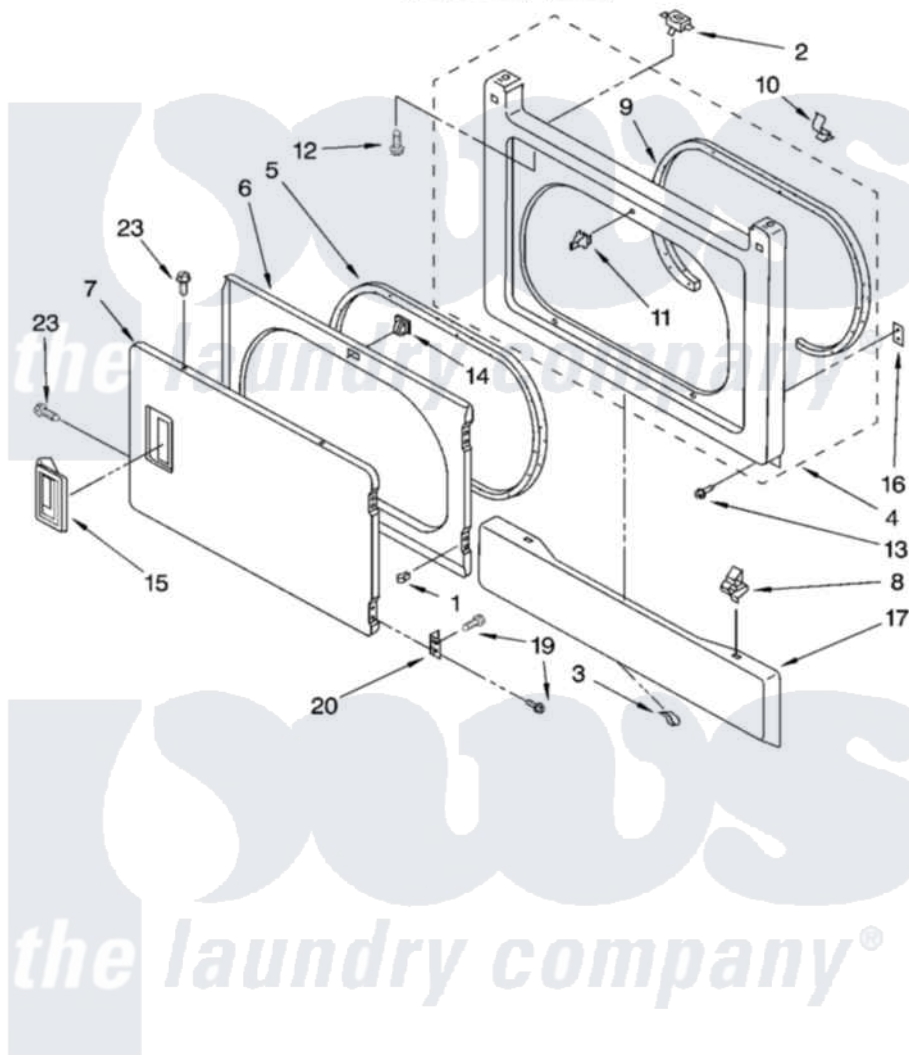

# Whirlpool LTG6234DT3 02 - DRYER FRONT PANEL AND DOOR PARTS

## DRYER FRONT PANEL AND DOOR PARTS

For Models: LTG6234DQ3, LTG6234DT3  
(Designer White) (Biscuit)

2

8180809

Whirlpool [Residential Whirlpool LTG6234DT3 Washer/Dryer Parts](#) Parts Diagram 02 - DRYER FRONT PANEL AND DOOR PARTS

[Click on the part number to view part](#)

Item	Original Part Number	Replaced By	Status	Part Description
1	<a href="#">3389249</a>			Nut, Inner Door
2	3391901	<a href="#">3391902</a>		Switch, Door
3	<a href="#">98234</a>			Clip, U-Bend
4	3392547	<a href="#">279718</a>		Panel
"	3977780	<a href="#">279938</a>		Panel
5	<a href="#">3390735</a>			Seal, Door
6	3392563	<a href="#">280083</a>		Door-Rear
7	<a href="#">3387872</a>			Door, Front
"	<a href="#">3387877</a>			Door, Front
8	<a href="#">3388229</a>			Retainer, Toe Panel
9	<a href="#">3387242</a>			Seal, Front Panel
10	3392602	<a href="#">W10134186</a>		Clip, Harness
11	696144	<a href="#">279570</a>		Latch
12	697773	<a href="#">3395530</a>		Screw
13	3393008	<a href="#">308685</a>		Side Trim )
14	3392538	<a href="#">279570</a>		Latch

15	<a href="#">3389522</a>		Handle, Door
"	<a href="#">3389528</a>		Handle, Door
16	<a href="#">3390902</a>		Clip, Door Hinge
17	<a href="#">3388958</a>		Panel, Toe
"	<a href="#">3388963</a>		Panel, Toe
19	342055	<a href="#">488627</a>	Screw
20	<a href="#">3389247</a>		Hinge And Pin Assembly
23	<a href="#">694091</a>		Trim, Side Right Hand