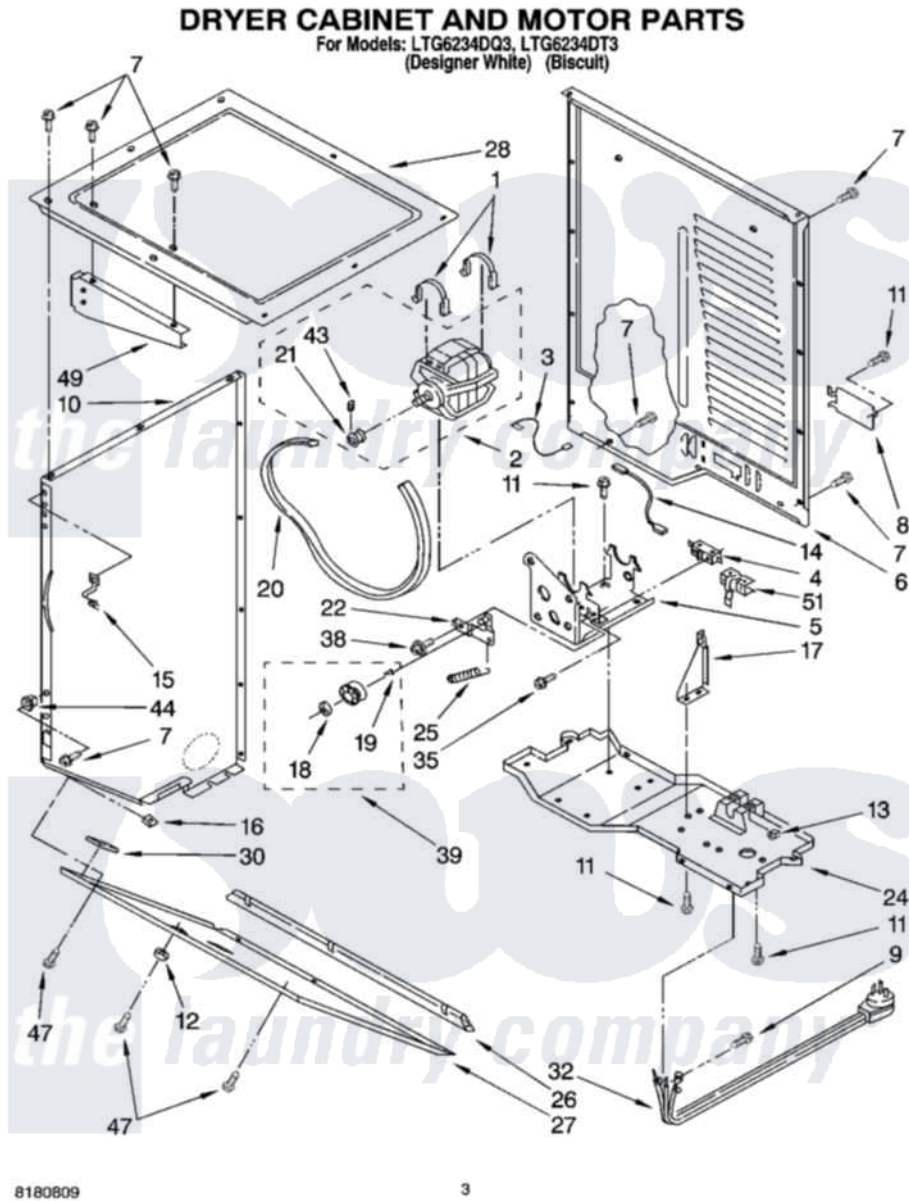

# Whirlpool LTG6234DT3 03 - DRYER CABINET AND MOTOR PARTS

Whirlpool [Residential Whirlpool LTG6234DT3 Washer/Dryer Parts](#) Parts Diagram 03 - DRYER CABINET AND MOTOR PARTS

[Click on the part number to view part](#)

| Item | Original Part Number    | Replaced By            | Status | Part Description                           |
|------|-------------------------|------------------------|--------|--|
| 1    | <a href="#">660658</a>  |                        |        | Clamp, Motor Mounting<br>343481 685441     |
| 2    | 8538266                 | <a href="#">279811</a> |        | Motor-Drve                                 |
| 3    | <a href="#">3398948</a> |                        |        | Wire, Jumper                               |
| 4    | 3394881                 | <a href="#">279782</a> |        | Switch-Lid                                 |
| 5    | <a href="#">3388858</a> |                        |        | Bracket, Motor                             |
| 6    | 3389847                 | <a href="#">280039</a> |        | Panel                                      |
| 7    | 343641                  | <a href="#">681414</a> |        | Screw, 10AB X 1/2                          |
| 8    | 3387673                 | <a href="#">279814</a> |        | Cover                                      |
| 9    | 8533971                 | <a href="#">90767</a>  |        | Screw, 8A X 3/8 HeX Washer<br>Head Tapping |
| 10   | <a href="#">3389264</a> |                        |        | Panel, Side                                |
| "    | <a href="#">3389269</a> |                        |        | Panel, Side )                              |
| "    | <a href="#">3389256</a> |                        |        | Panel, Side                                |
| "    | <a href="#">3389261</a> |                        |        | Panel, Side                                |
| 11   | <a href="#">3390631</a> |                        |        | Screw, 10-16 X 3/8                         |