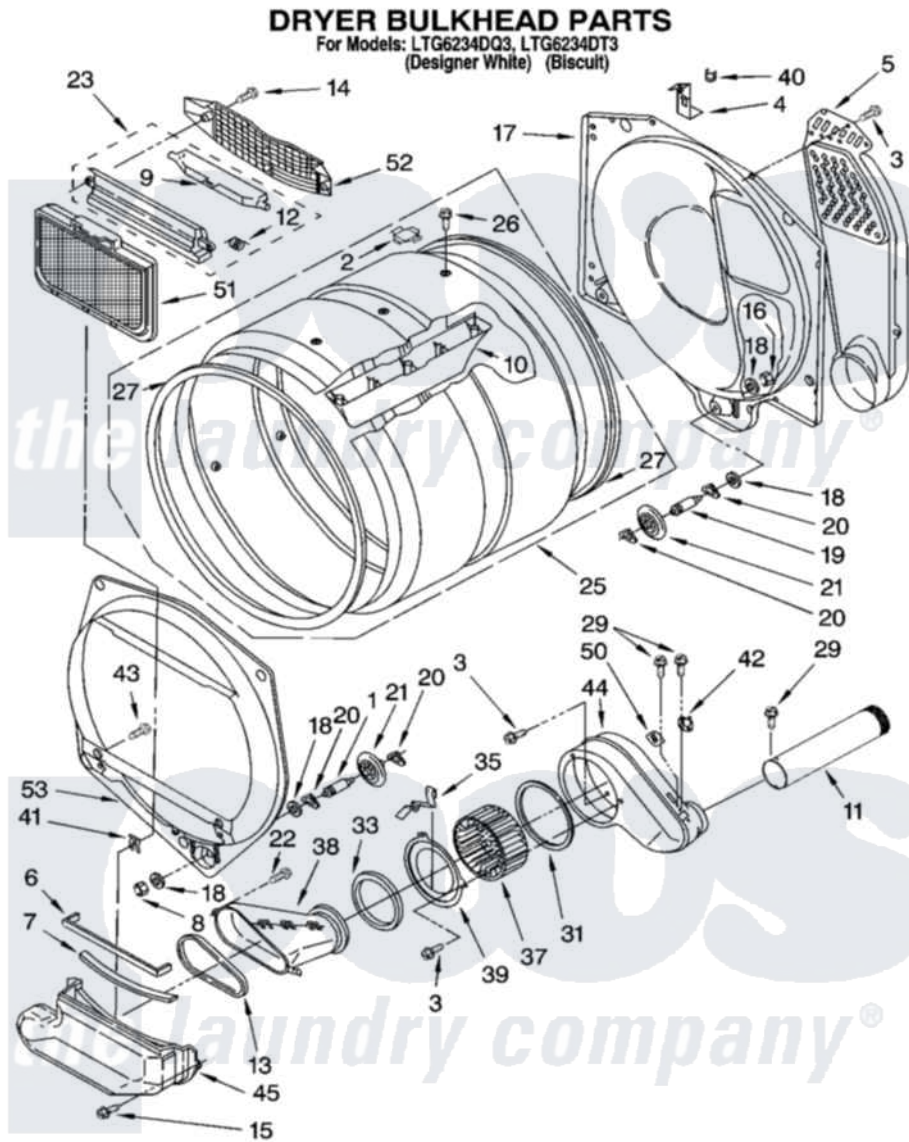

# Whirlpool LTG6234DT3 04 - DRYER BULKHEAD PARTS

8180809

5

Whirlpool [Residential Whirlpool LTG6234DT3 Washer/Dryer Parts](#) Parts Diagram 04 - DRYER BULKHEAD PARTS  
 Click on the part number to view part

Item	Original Part Number	Replaced By	Status	Part Description
1	8575324	<a href="#">W10359271</a>		Shaft, Drum Roller Threads
2	<a href="#">8066086</a>			Plug, Drum Hole
3	343641	<a href="#">681414</a>		Screw, 10AB X 1/2
4	<a href="#">3392226</a>			Clip, Thermostat
5	<a href="#">3392157</a>			Air Duct Assembly
6	<a href="#">697813</a>			Seal, Outlet Housing
7	<a href="#">3391906</a>			Seal, Lint Duct
8	3934666	<a href="#">W10080210</a>		Nut, 3/8 X 16
9	3394984	<a href="#">8563758</a>		Door, Lint Screen
10	3389449	<a href="#">279982</a>		Baffle-Drm
11	8563748	<a href="#">279823</a>		Side Exhaust Extension Kit
12	<a href="#">3394986</a>			Spring, Lint Screen Door
13	3391685	<a href="#">697770</a>		Seal, Cover Plate Blower Housing
14	3357011	<a href="#">308685</a>		Side Trim )
15	3390647	<a href="#">488729</a>		Screw
16	W10001120	<a href="#">W10080190</a>		Nut, 3/8-16