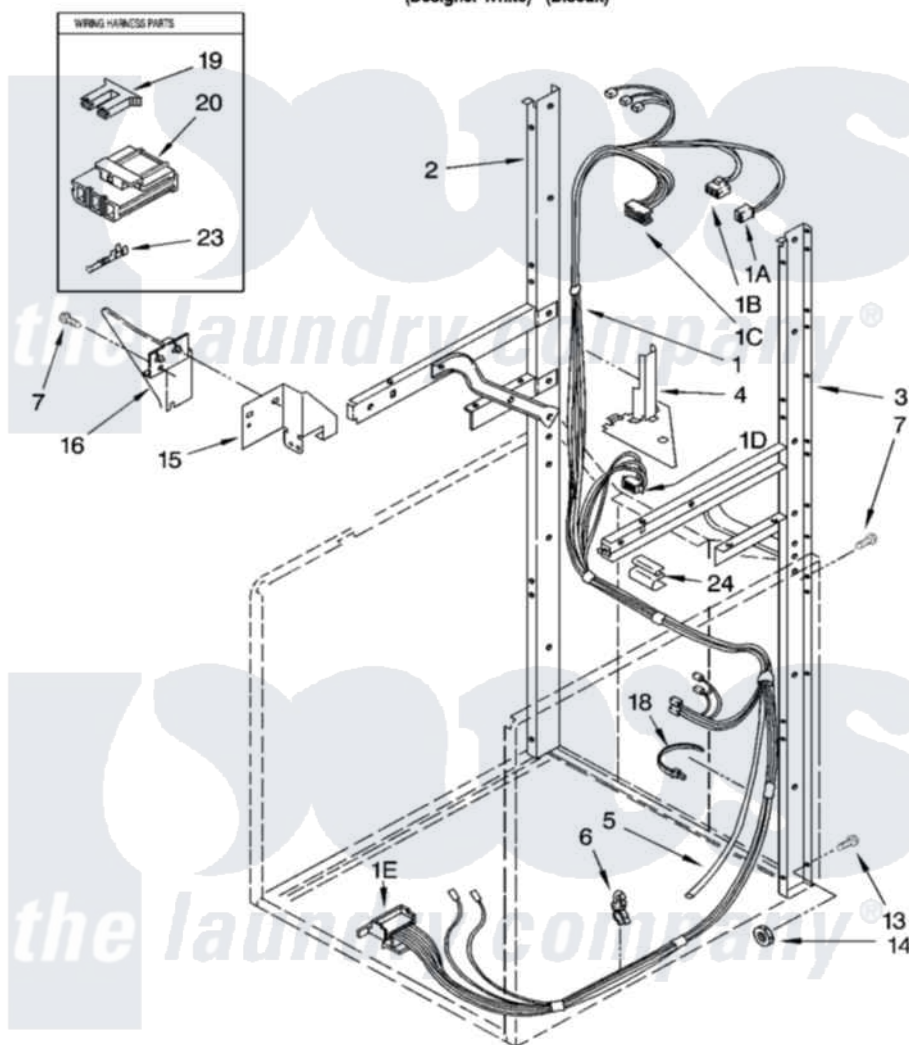

Whirlpool LTG6234DT3 05 - DRYER SUPPORT AND WASHER HARNESS PARTS

DRYER SUPPORT AND WASHER HARNESS PARTS

For Models: LTG6234DQ3, LTG6234DT3
(Designer White) (Biscuit)

8180809

7

Whirlpool Residential Whirlpool LTG6234DT3 Washer/Dryer Parts Diagram 05 - DRYER SUPPORT AND WASHER HARNESS PARTS

[Click on the part number to view part](#)

Item	Original Part Number	Replaced By	Status	Part Description
1	8299848			Harness - Washer 1a 3350130 Plug, 3 Way 1B 3347243 Connector, 5 Way 1C 352089 Block, Disconnect - Timer 1D 3350211 Receptacle
"	3350130			Plug, Terminal
"	3347243			Block, Disconnect
"	352089			Timer, Block Disconnect
"	3350211		Not Available	Receptacle, 3 Way
"	62505			Block, Disconnect
2	3388851			Channel Assembly
3	3388850			Channel Assembly
4	3390609			Shield, Harness
5	8545438			Hose, Pressure Switch
6	8281256			Clip, Harness
7	343641	681414		Screw, 10AB X 1/2

13	3400300	Y015627	Screw- Hex
14	3393930	4342911	Nut
15	3392232		Shield, Front
16	3390336		Shield, Thermostat
18	3391249		Cable Tie, Push Mount
19	3354925		Block, Connector
20	3360056		Connector
23	94613	596797	Terminal
"	94614		Terminal
24	63523		Harness, Protector