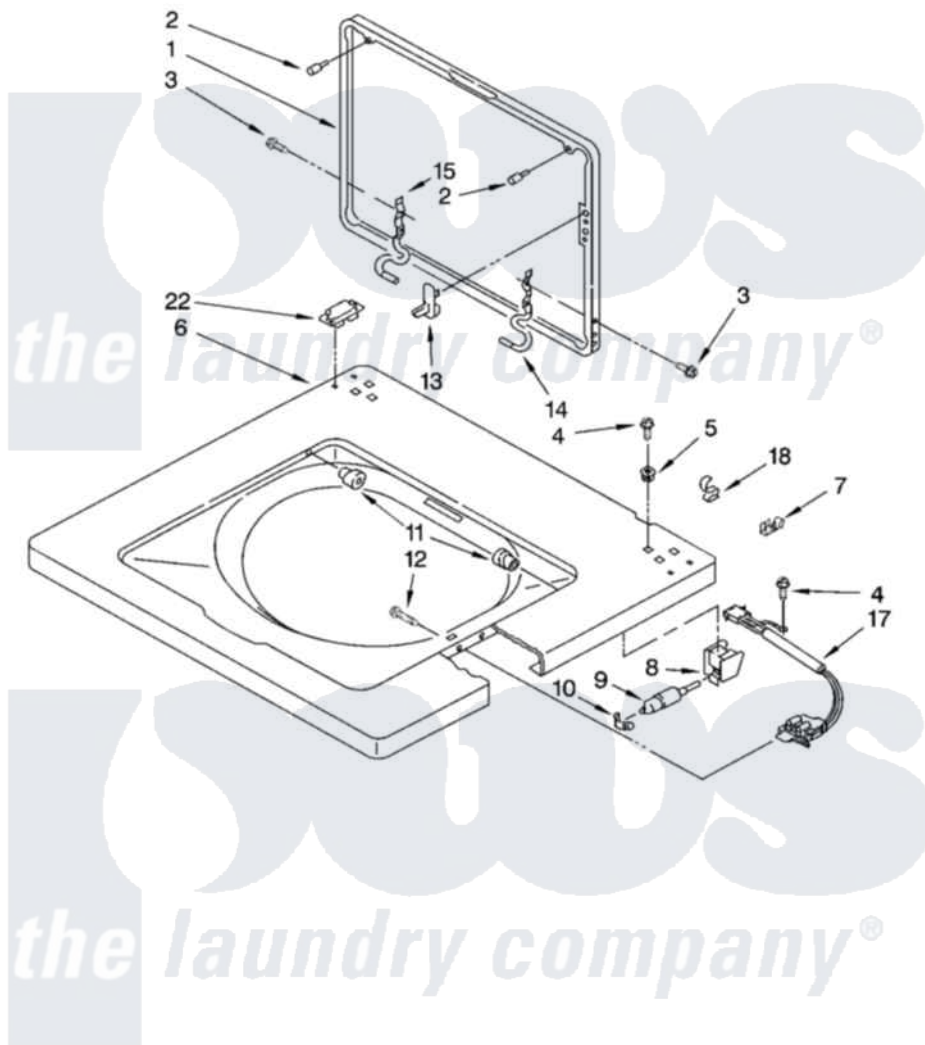

Whirlpool LTG6234DT3 06 - WASHER TOP AND LID PARTS

WASHER TOP AND LID PARTS

For Models: LTG6234DQ3, LTG6234DT3
(Designer White) (Biscuit)

8180809

9

Whirlpool Residential Whirlpool LTG6234DT3 Washer/Dryer Parts Parts Diagram 06 - WASHER TOP AND LID PARTS

[Click on the part number to view part](#)

Item	Original Part Number	Replaced By	Status	Part Description
1	3351652	W10193874		Lid
"	3351666	3957566		Lid
2	9724509			Bumper, Lid
3	3351355	W10119828		Screw, Lid Hinge Mounting
4	343641	681414		Screw, 10AB X 1/2
5	692400			Nut, Push-In
6	3349798			Top, Console
"	3349803			Top, Console
7	357572	W10113937		Clip, Grounding
8	3354020			Bracket, Mounting
9	3350152			Retainer, Lid Assembly
10	3350828			Clip-Cylinder Retainer
11	21258			Bearing, Lid Hinge
12	3356311			Screw And Washer, Lid Switch Shield
13	358684			Strike, Lid Switch
14	3350101			Hinge, RH

15	3350102	Hinge, L.H.
17	3355458	Switch, Lid
18	90016	Clip, Pressure Switch Hose
22	3390481	W10134768 Locator, Top