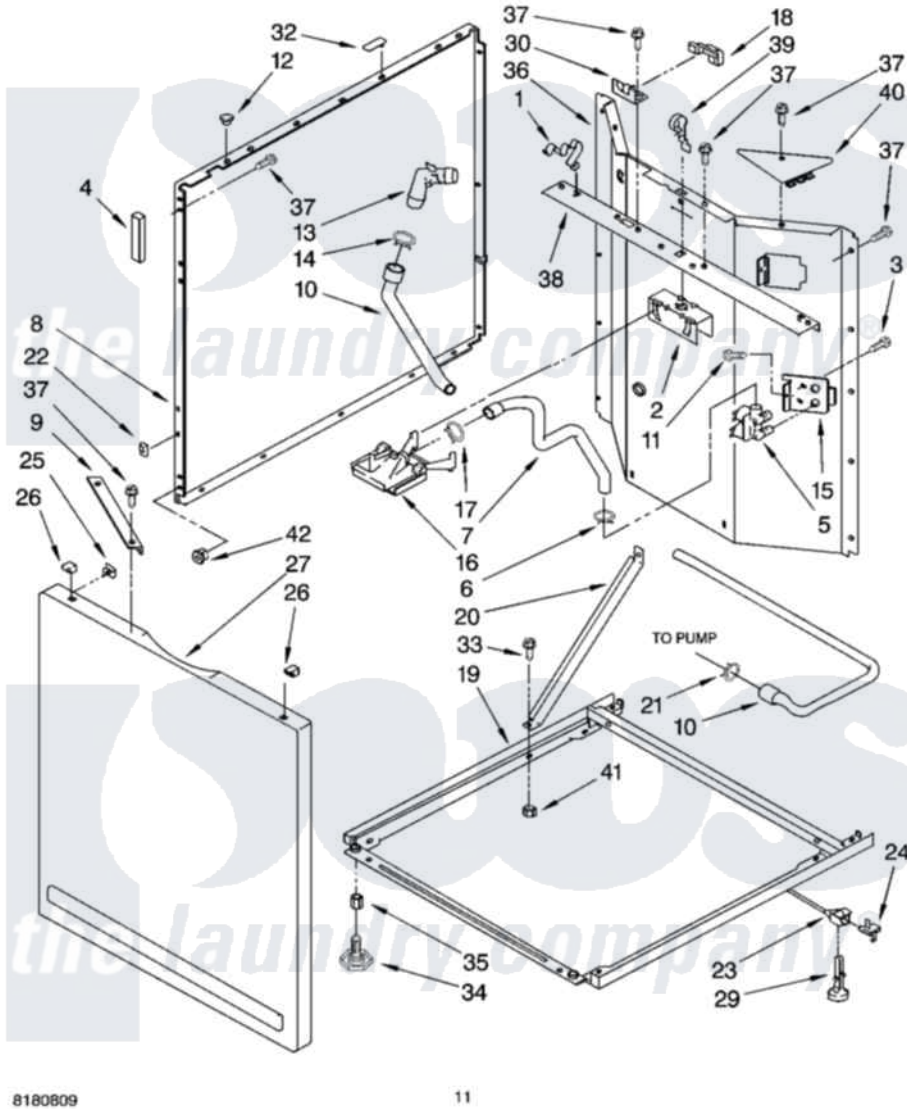

# Whirlpool LTG6234DT3 07 - WASHER CABINET PARTS

## WASHER CABINET PARTS

For Models: LTG6234DQ3, LTG6234DT3  
(Designer White) (Biscuit)

8180809

11

Whirlpool Residential Whirlpool LTG6234DT3 Washer/Dryer Parts Parts Diagram 07 - WASHER CABINET PARTS  
Click on the part number to view part

Item	Original Part Number	Replaced By	Status	Part Description
1	<a href="#">3349770</a>			Clip, Spring Top
2	<a href="#">3349768</a>			Bracket, Vacuum
3	62863	<a href="#">3390631</a>		Screw, 10-16 X 3/8
4	<a href="#">3350013</a>			Foam
5	8546060	<a href="#">3952162</a>		Valve
6	370451	<a href="#">596669</a>		Clamp, Manifold
7	<a href="#">3352236</a>			Hose, Water Inlet
8	<a href="#">3349455</a>			Panel, Side
"	<a href="#">3349460</a>			Panel, Side
9	<a href="#">3350745</a>			Brace, Front Panel
10	<a href="#">3353841</a>			Hose, Drain
11	<a href="#">9740848</a>			Screw, Mixing Valve Mounting
12	<a href="#">660975</a>			Plug, Top To Cabinet
13	<a href="#">8557915</a>			Connector, Hose
14	<a href="#">356138</a>			Clamp, Hose
15	<a href="#">3349673</a>			Bracket, Valve