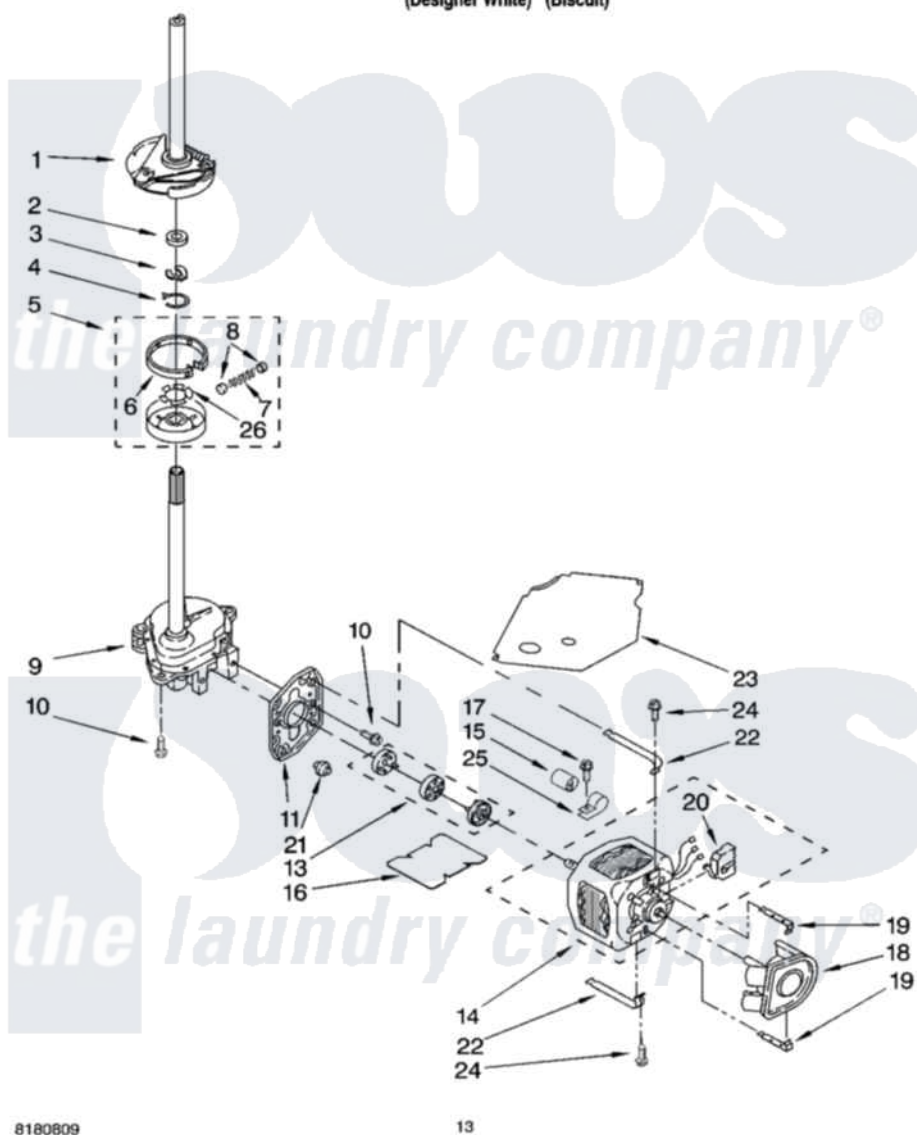

Whirlpool LTG6234DT3 08 - BRAKE, CLUTCH, GEARCASE, MOTOR AND PUMP PARTS

BRAKE, CLUTCH, GEARCASE, MOTOR AND PUMP PARTS

For Models: LTG6234DQ3, LTG6234DT3
(Designer White) (Biscuit)

8180809

13

Whirlpool [Residential Whirlpool LTG6234DT3 Washer/Dryer Parts](#) Parts Diagram 08 - BRAKE, CLUTCH, GEARCASE, MOTOR AND PUMP PARTS
Click on the part number to view part

Item	Original Part Number	Replaced By	Status	Part Description
1	388951	285792		Basketdrive
2	63292			Washer, Spin Tube Thrust
3	62697	W10080230		Ring, Spin Tube Support
4	63283	285353		Ring
5	3951311	285785		Clutch
6	3951308	285790		Lining
7	3946792			Spring And Damper Assembly
8	62646			Cap, Clutch Spring
9	8532118	3360629		Gearcase
10	3357334	3400516		Screw Anti-Rattle
11	62611			Plate, Motor Mount To Gearcase
13	3364003	285753A		Coupling
14	661600			Motor, Main Drive
15	661606	8572717		Capacitor, Motor Start

16	8316060		Shield, Tub To Motor
17	62863	3390631	Screw, 10-16 X 3/8
18	3363892		Pump, Complete
19	8546127		Retainer, Pump
20	62850	8529896	Switch, Main Drive Motor
21	62691		Grommet, Motor
22	3349637	W10086010	Retainer, Motor
23	3362089		Shield, Tub To Motor
24	3387485	273556	Screw, 10-16 X 5/8
25	357030		Clamp, Capacitor
26	3355454		Clip, Main Drive