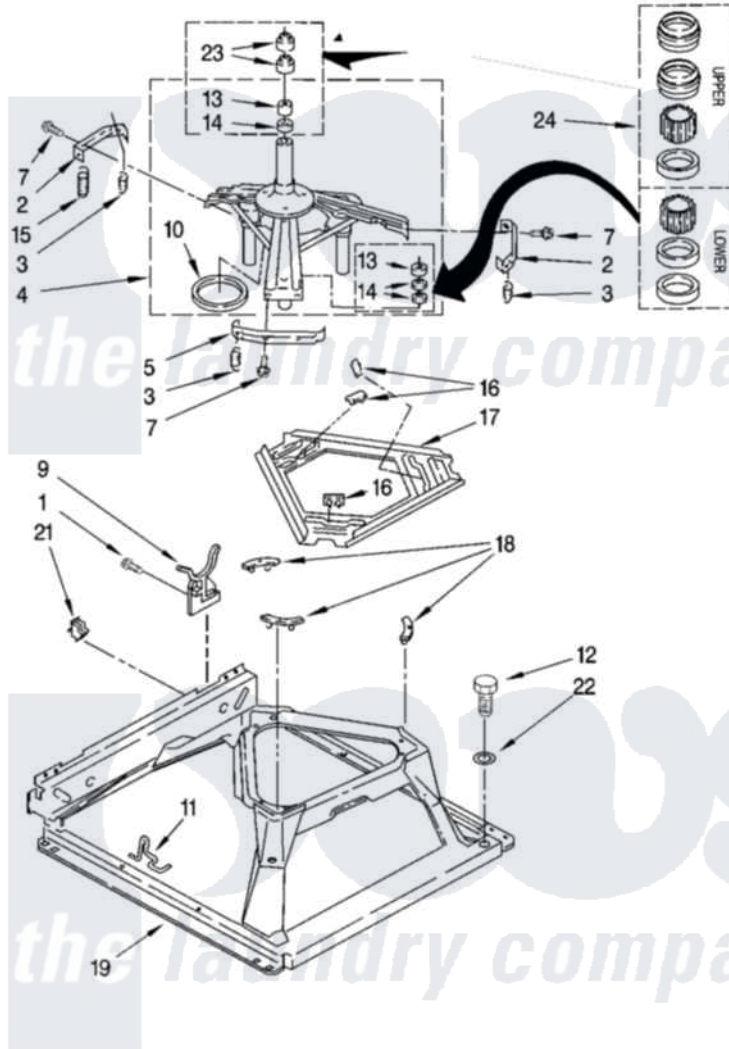

Whirlpool LTG6234DT3 09 - MACHINE BASE PARTS

MACHINE BASE PARTS

For Models: LTG6234DQ3, LTG6234DT3
(Designer White) (Biscuit)

14

8180809

Whirlpool [Residential Whirlpool LTG6234DT3 Washer/Dryer Parts](#) Parts Diagram 09 - MACHINE BASE PARTS
Click on the part number to view part

Item	Original Part Number	Replaced By	Status	Part Description
1	343641	681414		Screw, 10AB X 1/2
2	64067			Bracket, Spring Outer
3	63907			Spring, Suspension
4	8575214	280184		Support
5	64065			Bracket, Spring Outer
7	3400076			Screw, Bracket Mounting
9	3350506			Retainer, Hose
10	63134			Ring, Sound Deadening
11	63806	W10145155		Retainer, Suspension Spring
12	3400501			Screw, 5/16-18 X 1 3/32
13	3347047	8546455		Bearing, Centerpost
14	357409	359449		Seal, Agitator Shaft
15	388492	W10250667		Spring, Counterweight
16	62568	285219		Pad
17	3946509			Plate, Suspension
18	3363660	285744		Pad

19	3349343		Base Assembly
21	3349749		Restrainer, Base
22	3349340		Washer
23	356934	8577376	Seal, Centerpost
24	285203		Centerpost Bearing Kit