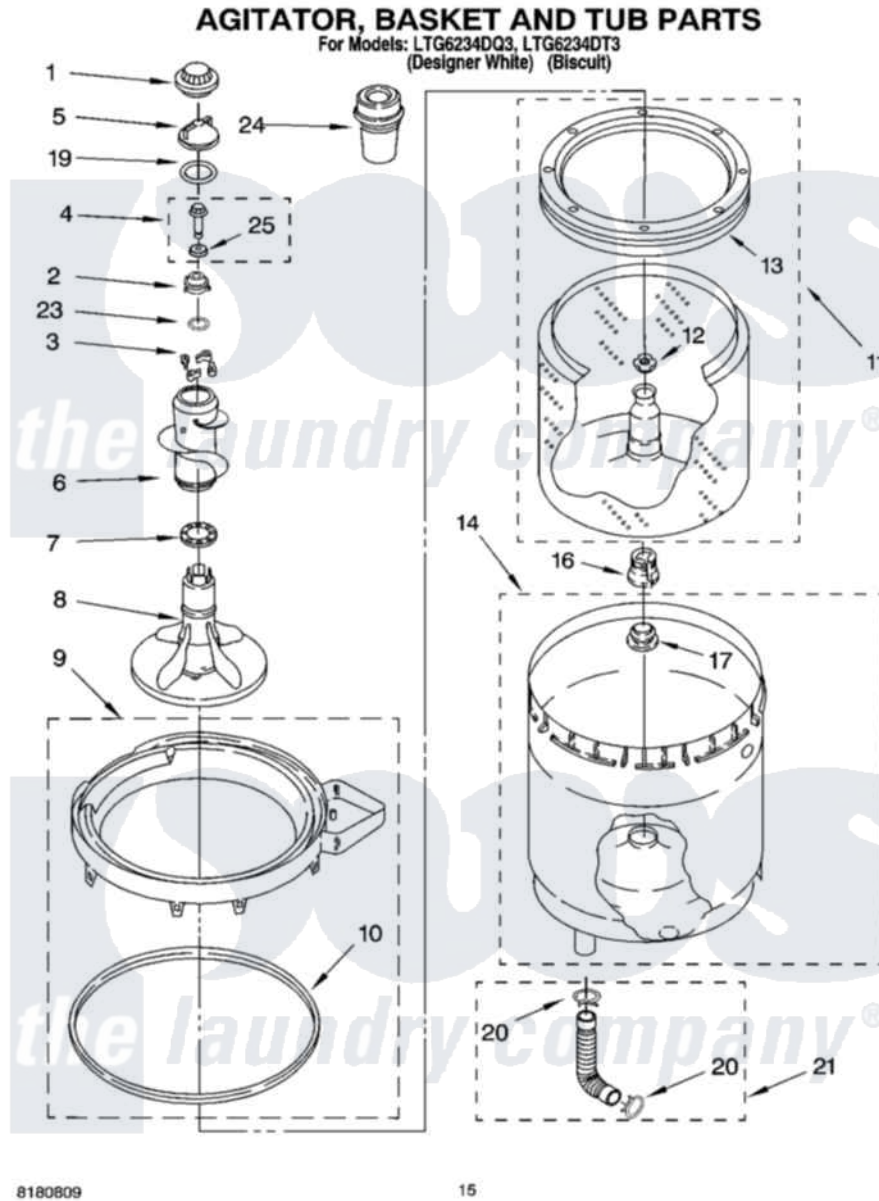

Whirlpool LTG6234DT3 10 - AGITATOR, BASKET AND TUB PARTS

Whirlpool Residential Whirlpool LTG6234DT3 Washer/Dryer Parts Parts Diagram 10 - AGITATOR, BASKET AND TUB PARTS

[Click on the part number to view part](#)

Item	Original Part Number	Replaced By	Status	Part Description
1	3355758			Cap, Agitator
2	3947410	285751		Dog-Agitator
3	3366877	80040		Dog-Agitator
4	358237			Screw And Washer
5	387094	285550		Cap
6	3349610			Mover, Agitator Clutch
7	3351014	285620		Washer
8	3349578			Agitator
9	8528150	W10445870		Ring-Tub
10	3976308			Gasket, Tub Ring
11	3979385	3352234		Basket And Balance Ring Assembly
12	21366			Nut, Spanner
13	8519788	387240		Ring, Balance
14	3349292			Tub
16	389140			Tub Block, Basket Drive

17	383727		Gasket, Centerpodt
19	3348855	W10072840	Fabric Softener
20	3363366	616099	Clamp
21	3951449	285871	Hose
23	64002		Seal, Agitator
24	3350834		Dispenser,
25	3949550		Washer