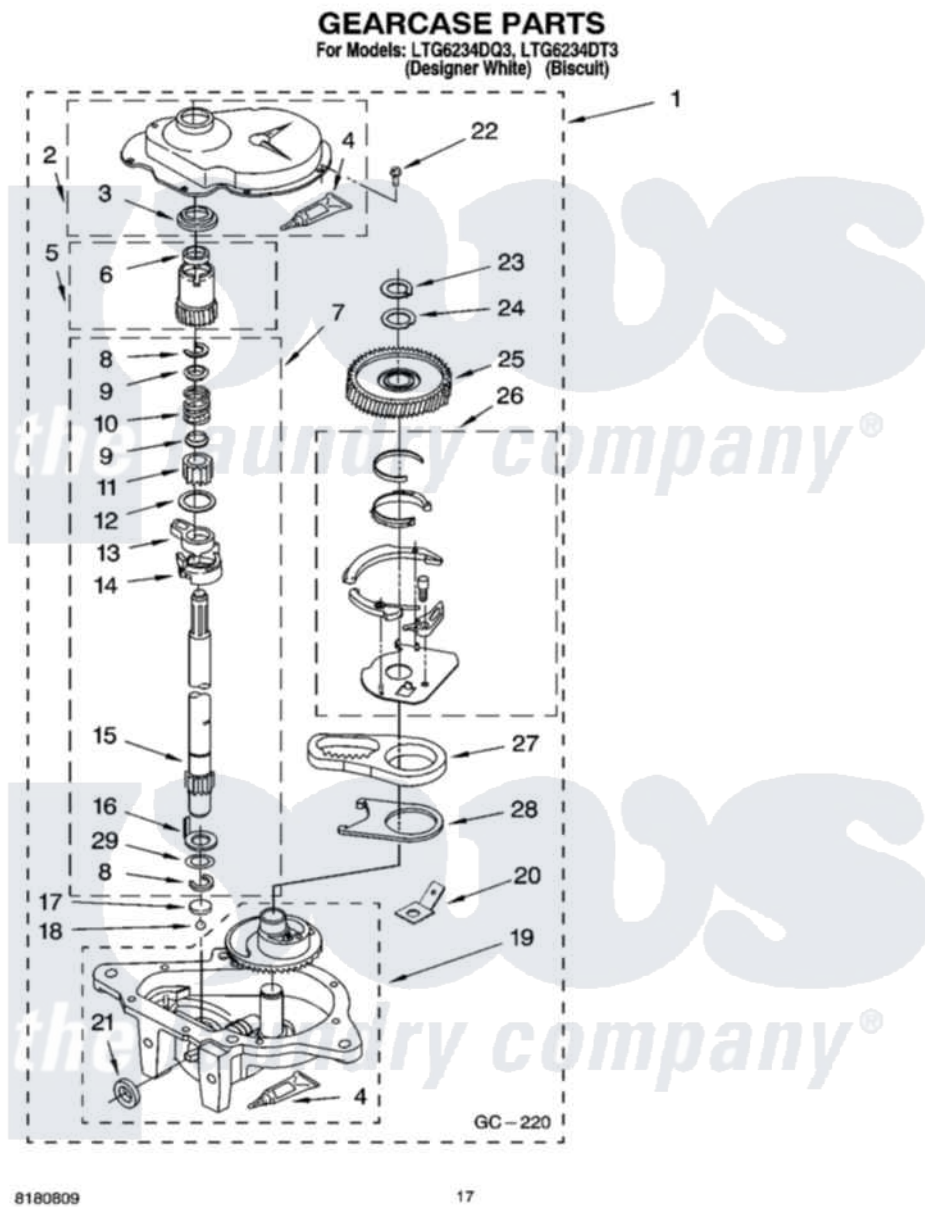

Whirlpool LTG6234DT3 11 - GEARCASE PARTS

8180809

17

Whirlpool [Residential Whirlpool LTG6234DT3 Washer/Dryer Parts](#) Parts Diagram 11 - GEARCASE PARTS
Click on the part number to view part

Item	Original Part Number	Replaced By	Status	Part Description
1	8532118	3360629		Gearcase
2	285202			Cover, Gearcase
3	3349985			Seal, Gearcase Cover
4	285195			Sealer Sealer, Gasket
5	63320	285362		Gear and Pinion
6	356427			Seal, Spin Pinion
7	389387			Shaft, Agitator
8	90369		Not Available	Ring, Retaining (2)
9	62677			Retainer, Spring
10	62676			Spring, Agitator
11	63273	285509		Shaft, Agitator
12	62619			Washer, Agitator Gear
13	62580	285206		Cam-Agitator
14	62581	285206		Cam-Agitator
15	285509			Shaft, Agitator
16	62618			Washer, Cam Thrust

17	16018	285205	Bearing
18	85529	285205	Bearing
19	389230	285515	Gearcase
20	3949116	Not Available	BLOCK TAB, TERMINAL
21	285352		Seal Kit, Thrust Plug
22	3351614		Screw, Gearcase Cover Mounting
23	3362552	285765	Ring-Retrn
24	285735	285766	Washer Kit, Thrust
25	62570	285362	Gear and Pinon
26	388253	999516	Shelf-Glas
27	3349296	8546456	Rack, Connecting
28	62621		Actuator, Shift
29	388815		Washer, Intermediate 1 3976263 Miscellaneous Parts Bag 2 3976300 Washer, Inlet Hose 3 3366913 Clamp, Hose