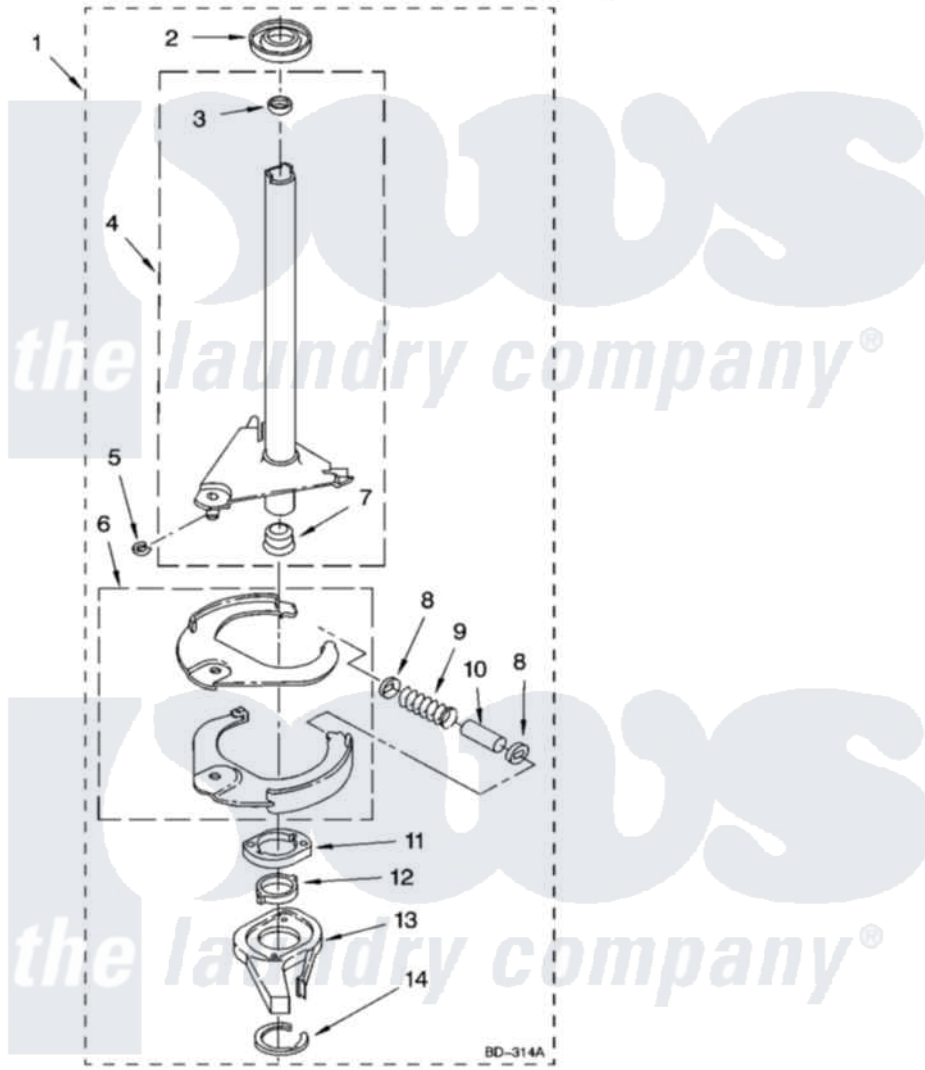

Whirlpool LTG6234DT3 12 - BRAKE AND DRIVE TUBE PARTS

BRAKE AND DRIVE TUBE PARTS

For Models: LTG6234DQ3, LTG6234DT3
(Designer White) (Biscuit)

18

8180809

Whirlpool [Residential Whirlpool LTG6234DT3 Washer/Dryer Parts](#) Parts Diagram 12 - BRAKE AND DRIVE TUBE PARTS

[Click on the part number to view part](#)

Item	Original Part Number	Replaced By	Status	Part Description
1	388951	285792		Basketdrive
2	62658			Ring, Thrust
3	356427			Seal, Spin Pinion
4	64027	64208		Tube-Spin
5	64035	W10083190		Ring, Retaining
6	64232	285438		Shoe-Brake
7	62703	8546462		"T" Bearing, Spin Tube
8	3353956	285658		Sleeve
9	62647		Not Available	Spring, Brake
10	3355360	285658		Sleeve
11	661516	8546461		Cam, Brake Release
12	63022			Sleeve, Cam
13	64194	285790		Lining
14	90368	W10083200		Ring, Retaining
"	BLANK		Not Available	Following Parts Not Illustrated
"	285208			Lubricant