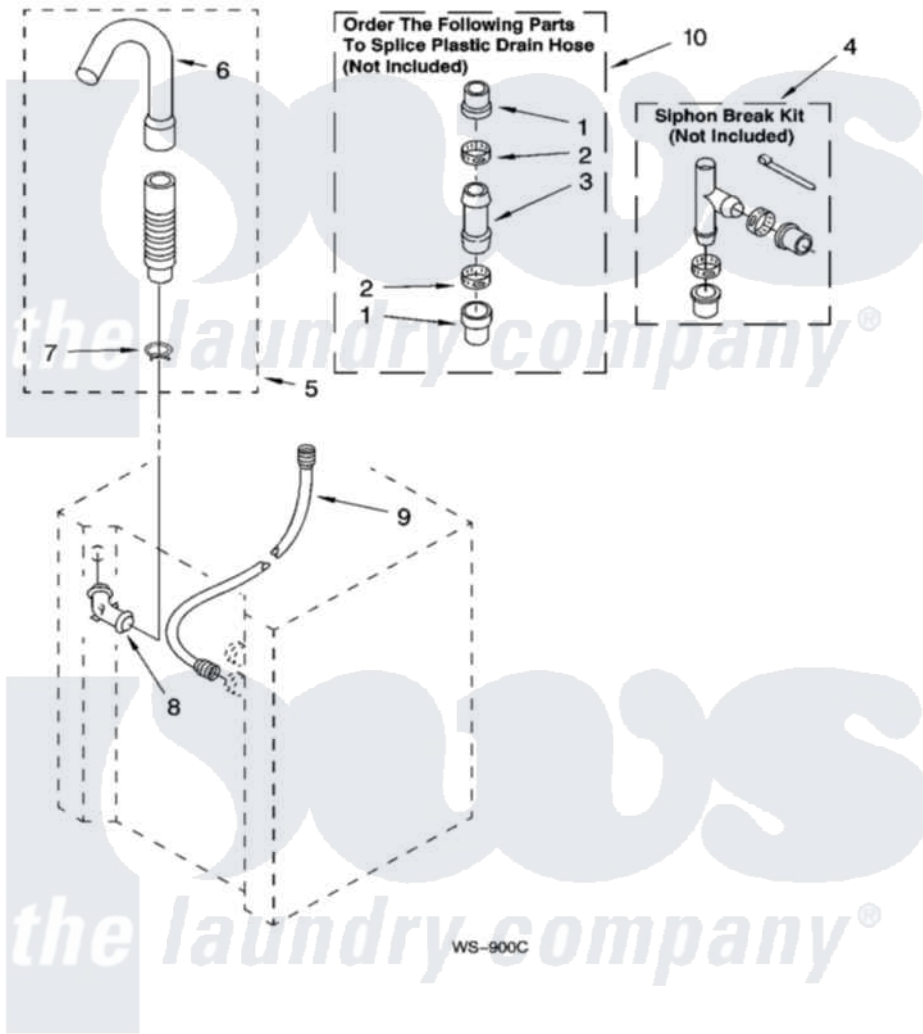

Whirlpool LTG6234DT3 13 - WATER SYSTEM PARTS

WATER SYSTEM PARTS

For Models: LTG6234DQ3, LTG6234DT3
(Designer White) (Biscuit)

8180809

19

Whirlpool [Residential Whirlpool LTG6234DT3 Washer/Dryer Parts](#) Parts Diagram 13 - WATER SYSTEM PARTS
Click on the part number to view part

Item	Original Part Number	Replaced By	Status	Part Description
1	285321			Water System Parts
2	65349	285655		Clamp, Hose
3	16272			Connector, Straight
4	285320			Water System Parts
5	661575	285664		Hose
"	8066182	W10108350		Hose, Corrugated Plastic Drain
"	661577	285666		Hose
6	3357027			Nozzle, Hose Drain
7	3357331			Clamp, Drain
8	356739	8557915		Connector, Hose
9	3354858	89503		Hose-Inlet
10	285442			Water System Parts
"	BLANK		Not Available	WS-900C