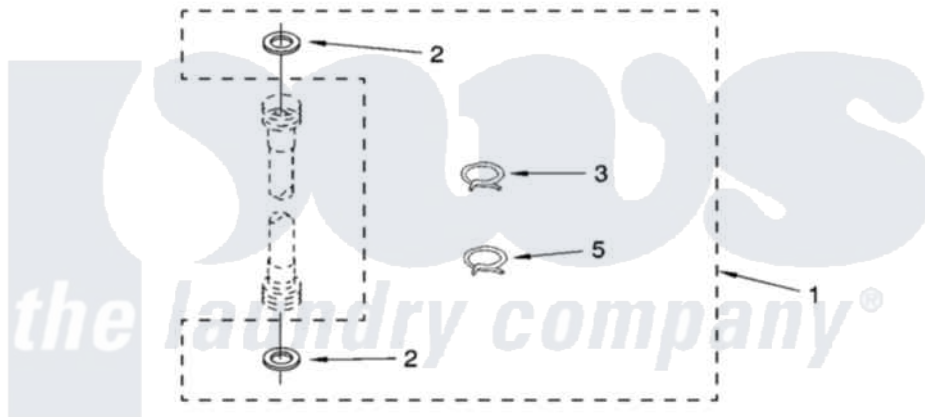

**MISCELLANEOUS PARTS**

For Models: LTG6234DQ3, LTG6234DT3  
(Designer White) (Biscuit)

Whirlpool [Residential Whirlpool LTG6234DT3 Washer/Dryer Parts](#) Parts Diagram 14 - MISCELLANEOUS PARTS  
Click on the part number to view part

Item	Original Part Number	Replaced By	Status	Part Description
1	3356714	<a href="#">285609</a>		Parts-Misc
2	<a href="#">16123</a>			Washer Inlet-Hose Miscellaneous Parts Must be Ordered Separately.
3	<a href="#">356138</a>			Clamp, Hose
5	<a href="#">3357331</a>			Clamp, Drain