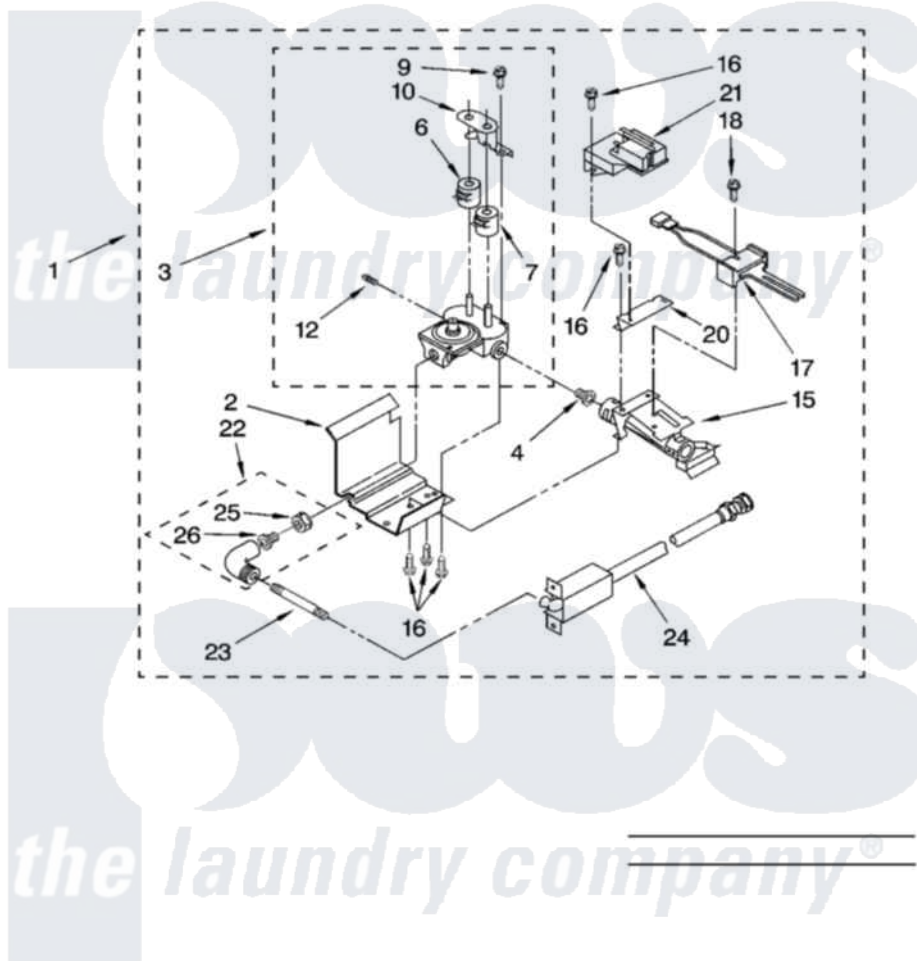

Whirlpool LTG6234DT3 15 - 3402855 BURNER ASSEMBLY, OPTIONAL PARTS (NOT INCLUDED)

3402855 BURNER ASSEMBLY

For Models: LTG6234DQ3, LTG6234DT3
(Designer White) (Biscuit)

8180809

21

Whirlpool [Residential Whirlpool LTG6234DT3 Washer/Dryer Parts](#) Parts Diagram 15 - 3402855 BURNER ASSEMBLY, OPTIONAL PARTS (NOT INCLUDED).
Click on the part number to view part

Item	Original Part Number	Replaced By	Status	Part Description
1	3401795	279726		Burner-Gas
2	3391699			Base, Burner
3	3401776	279889		Valve-Assembly
4	3394360		Not Available	ORIFICE, NATURAL GAS
"	15422		Not Available	ORIFICE, BURNER (TYPE 4) (BUTANE)
6	694539			Coil, 60 Hz
7	694540			Coil, 60 Hz
9	694421			Screw, Bracket Mounting
10	694538			Bracket, Shunt
12	239822	W10295523		Plug, Pipe
15	3392268		Not Available	Burner
16	3387057			Screw, 10-16 X 1/2 Orifice, Burner
17	686590	279311		Ignitor

18	3393909		Screw, 8-32 X 7/8
20	697409		Bracket, Sensor
21	338906		Radiant, Sensor
22	3406051		Elbow Union Assembly
23	3391845	W10110398	Pipe, Supply
24	3391118		Supply Line
25	233076		Nut, Compression
26	3393767		Pipe, Tail
"	BLANK	Not Available	Following Parts Not Illustrated
"	3392235	3392235A	LP Gas Con
"	72017		Paint, Touch-Up
"	4392899		Paint, Touch-Up
"	350938		Paint, Pressurized Spray B
"	350930		Paint, Pressurized Spray B
"	4392901		Paint, Pressurized Spray
"	799344		Paint, Touch-Up)
"	4392900		Paint, Bulk)
"	BLANK	Not Available	OIL
"	350572		Oil
"	BLANK	Not Available	LUBRICANT
"	285208		Lubricant
"	BLANK	Not Available	SEALER
"	285195		Sealer Sealer, Gasket
"	BLANK	Not Available	ACCESSORIES
"	3391335	279823	Side Exhaust Extension Kit