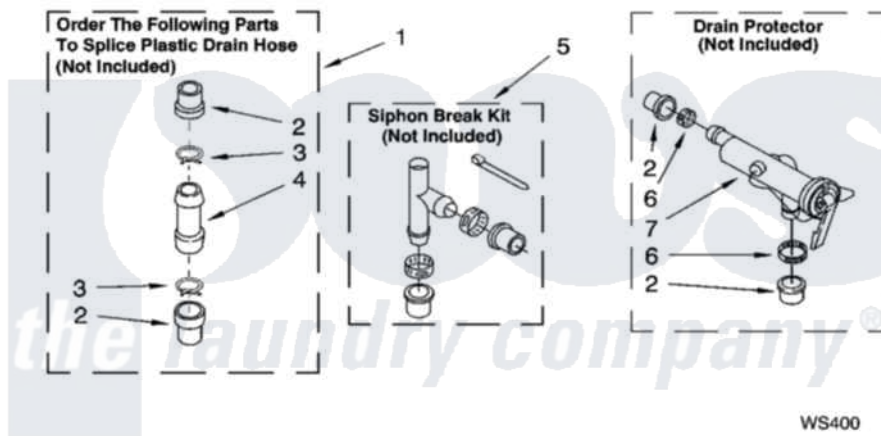

WATER SYSTEM PARTS

For Model: LXR5432KQ1
(Designer White)

WS400

8180117

13

Whirlpool [Residential Whirlpool LXR5432KQ1 Washer Parts](#) Parts Diagram 09 - WATER SYSTEM PARTS
Click on the part number to view part

Item	Original Part Number	Replaced By	Status	Part Description
1	285442			Water System Parts
2	285321			Water System Parts
3	370447	285655		Clamp, Hose
4	16272			Connector, Straight
5	285320			Water System Parts
6	65349	285655		Clamp, Hose
7	367031			Water System Parts