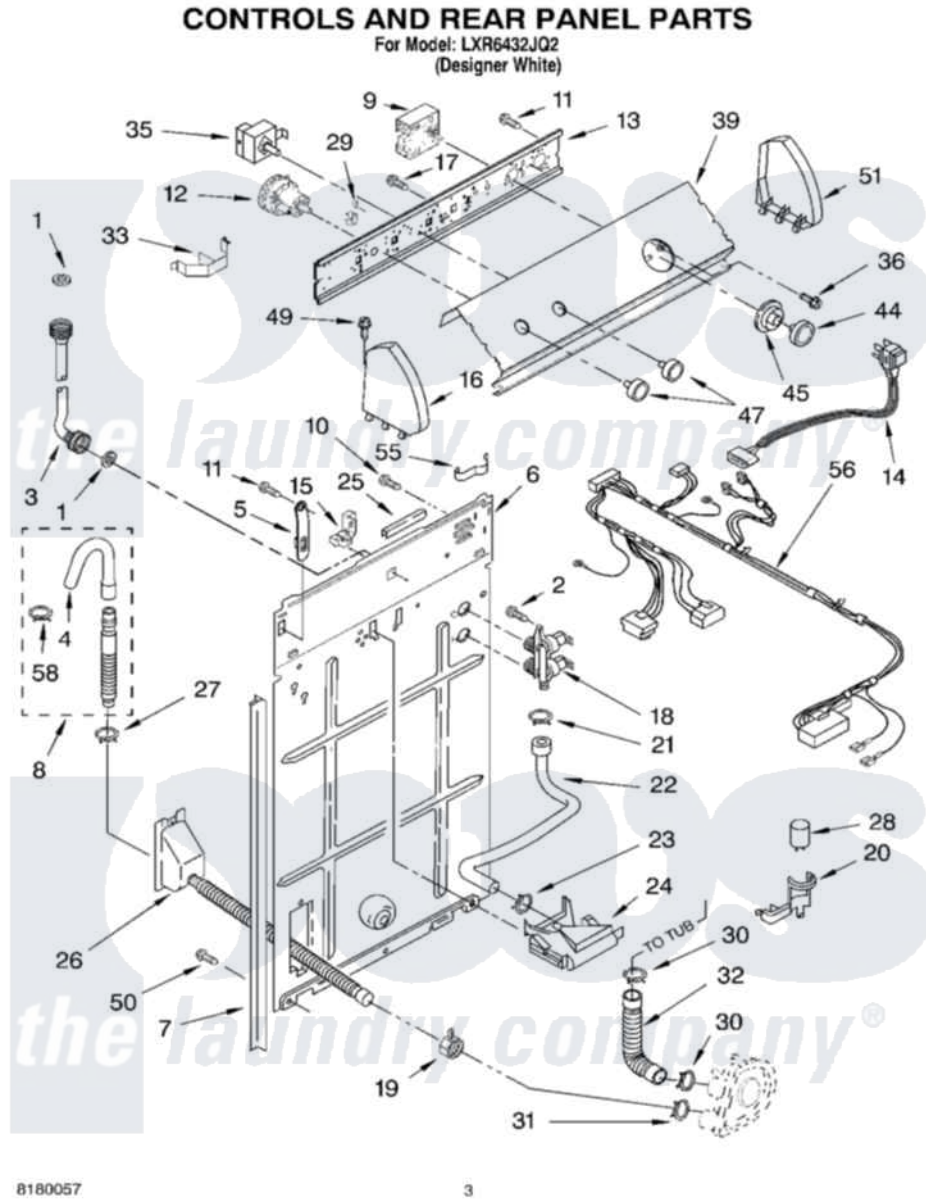

Whirlpool LXR6432JQ2 02 - CONTROL AND REAR PANEL PARTS

Whirlpool [Residential Whirlpool LXR6432JQ2 Washer Parts](#) Parts Diagram 02 - CONTROL AND REAR PANEL PARTS
Click on the part number to view part

Item	Original Part Number	Replaced By	Status	Part Description
1	3976300	16123		Washer Inlet-Hose Miscellaneous Parts Must be Ordered Separately.
2	9740848			Screw, Mixing Valve Mounting
3	3949374	89503		Hose-Inlet
"	3949375	89503		Hose-Inlet
4	3357027			Nozzle, Hose Drain
5	8318255	8568314		Strap, Console
6	3357978			Panel, Rear
7	62747			Pad, Rear Panel
8	3951609	285664		Hose
"	661577	285666		Hose
"	3357090	285702		Hose
9	8542050			Timer, Control
10	3351614			Screw, Gearcase Cover Mounting
11	90767			Screw, 8A X 3/8 HeX Washer Head Tapping

12	3366849	W10339228	Switch-WL
13	3948608		Bracket, Control
14	661661	285800	Cord-Power
15	3952821	285777	Relief-Str
16	8271365	279962	Endcap
17	3400073		Screw, Ground
18	3955673	285805	Valve-Inlet
19	3976395		Restraint, Hose
20	8318201	8318046	Clip, Capacitor
21	370451	596669	Clamp, Manifold
22	3357328		Hose, Vacuum Break
23	371503	596669	Clamp, Manifold
24	3347034		Break, Vacuum
25	303294	3367669	Protector, Edge
26	8317940	W10358149	Drain Hose Assembly
27	3366912	356138	Clamp, Hose
28	661606	8572717	Capacitor, Motor Start
29	8317975		Restraint, Harness
30	3363366	616099	Clamp
31	8317496	285655	Clamp, Hose
32	3951449	285871	Hose
33	8055003		Clip, Harness And Pressure Switch
35	661612	W10168256	Switch, Water Temperature
36	3400818		Screw, Timer Mounting
39	3954209		Panel, Console
44	8271345	3957824	Knob, Timer
45	8271351	3957849	Dial, Timer
47	8271339	3957799	Knob, Control
49	388326		Screw, 8-18 X 1.25
50	62863	3390631	Screw, 10-16 X 3/8
51	8271359	279962	Endcap
55	3347812	8528351	Clip
56	3956518		Harness, Wiring
58	3366913	3357331	Clamp, Drain