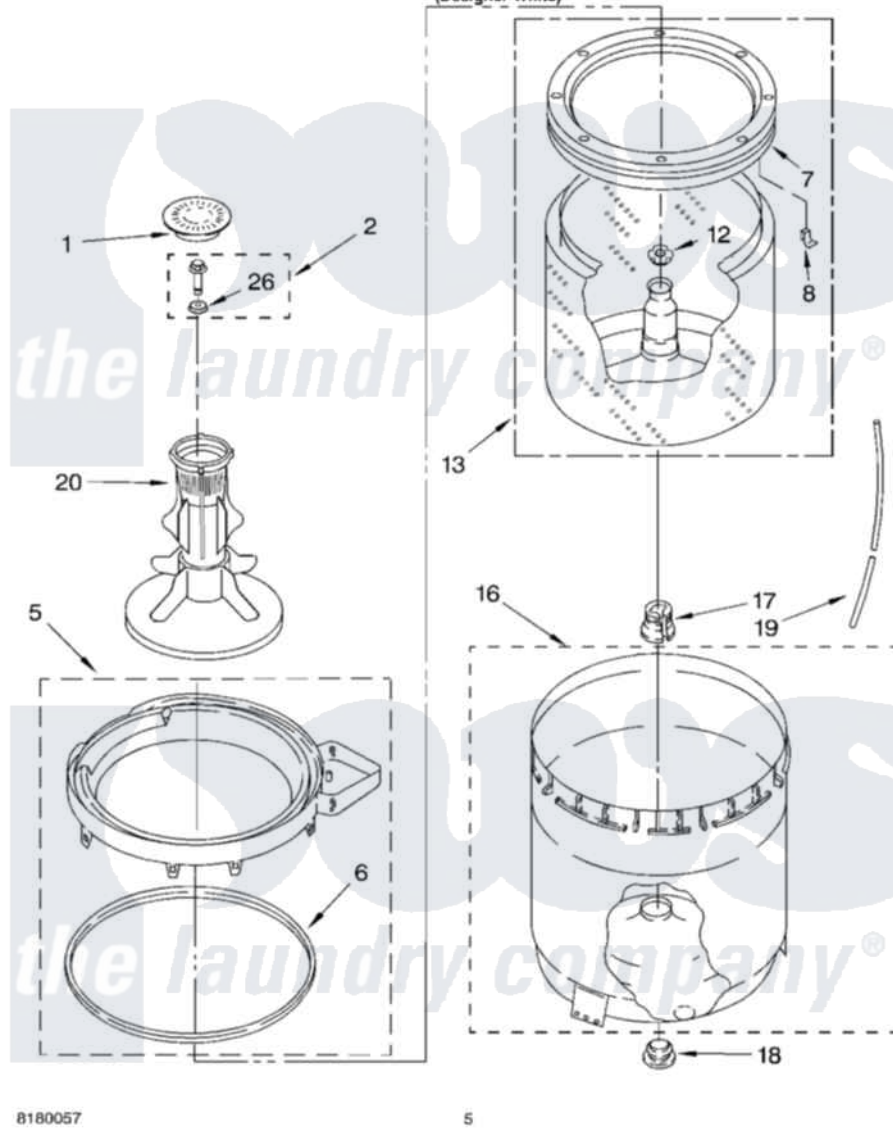

# Whirlpool LXR6432JQ2 03 - AGITATOR, BASKET AND TUB PARTS

## AGITATOR, BASKET AND TUB PARTS

For Model: LXR6432JQ2  
(Designer White)

8180057

5

Whirlpool [Residential Whirlpool LXR6432JQ2 Washer Parts](#) Parts Diagram 03 - AGITATOR, BASKET AND TUB PARTS  
Click on the part number to view part

Item	Original Part Number	Replaced By	Status	Part Description
1	<a href="#">3352483</a>			Cap, Agitator
2	<a href="#">358237</a>			Screw And Washer
5	<a href="#">3360611</a>			Tub Ring And Gasket Assembly
6	<a href="#">3359586</a>			Gasket, Tub Ring
7	<a href="#">3956205</a>			Balance Ring
8	<a href="#">8519815</a>			Clip, Balance Ring
12	<a href="#">21366</a>			Nut, Spanner
13	3956206	<a href="#">3956207</a>		Basket And Balance Ring
16	<a href="#">63125</a>			Tub
17	<a href="#">389140</a>			Tub Block, Basket Drive
18	<a href="#">383727</a>			Gasket, Centerpod
19	3347780	<a href="#">353244</a>		Hose, Pressure Switch
20	<a href="#">63377</a>			Agitator
26	<a href="#">3949550</a>			Washer